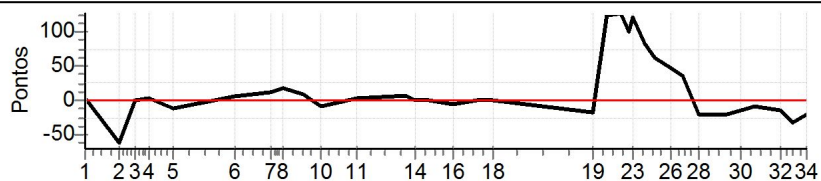

Num	215	Pen	0	PCZ	1	Total PP	826	Col. Final	5°