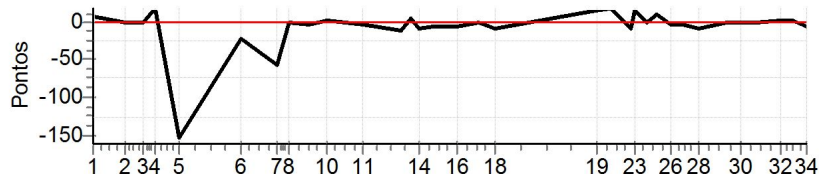

Num	114	Pen	0	PCZ	2	Total PP	355	Col. Final	10º