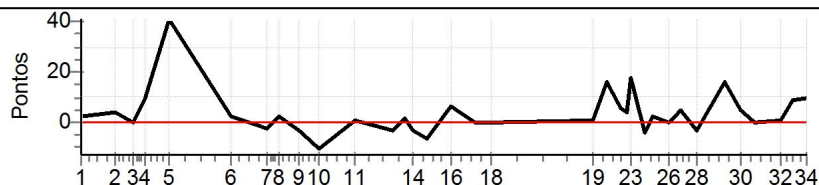

Num	205	Pen	0	PCZ	3	Total PP	127	Col. Final	1º