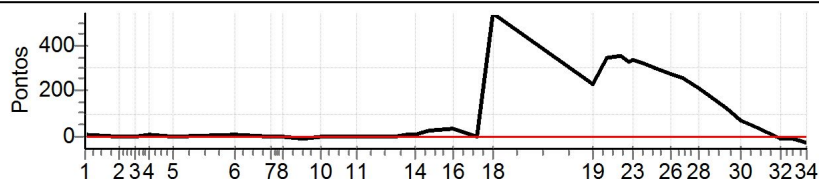

Num	123	Pen	0	PCZ	3	Total PP	3274	Col. Final	14°