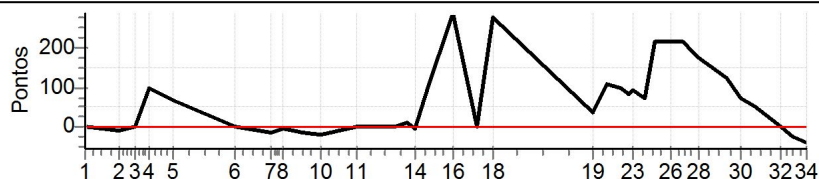

Num	223	Pen	0	PCZ	1	Total PP	2224	Col. Final	6°