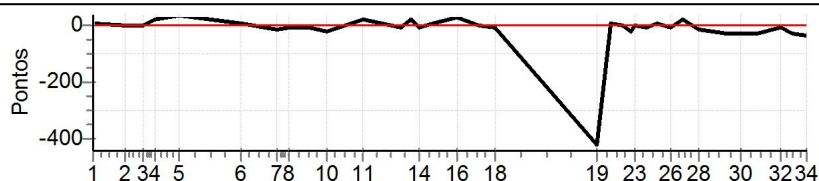

Num	220	Pen	0	PCZ	1	Total PP	815	Col. Final	4°