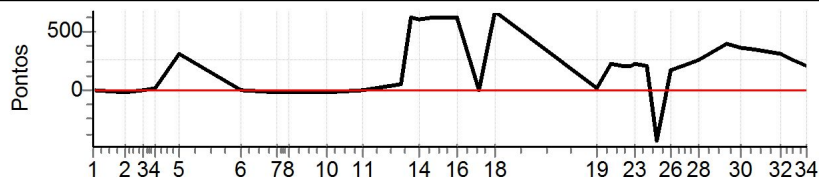

Num	224	Pen	0	PCZ	1	Total PP	6895	Col. Final	9°