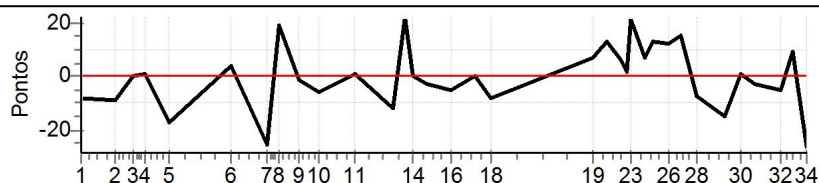

Num	121	Pen	0	PCZ	1	Total PP	230	Col. Final	7°