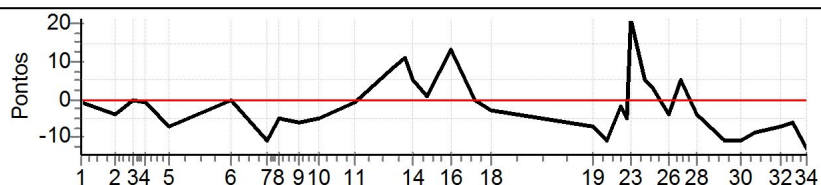

Num	124	Pen	0	PCZ	1	Total PP	159	Col. Final	3°