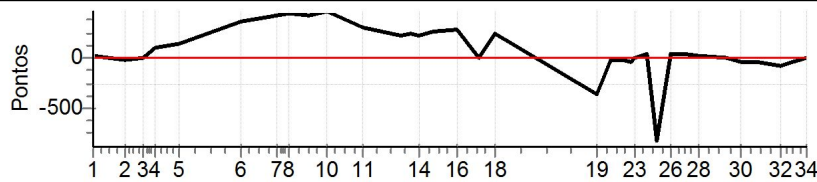

Num	110	Pen	0	PCZ	1	Total PP	5123	Col. Final	15°