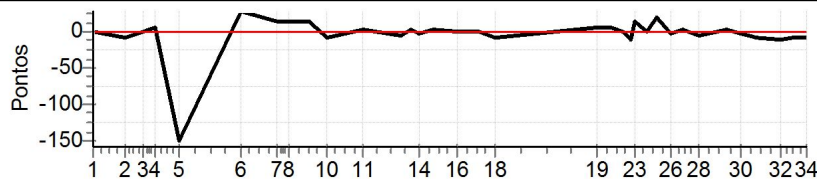

Num	108	Pen	0	PCZ	3	Total PP	312	Col. Final	9°