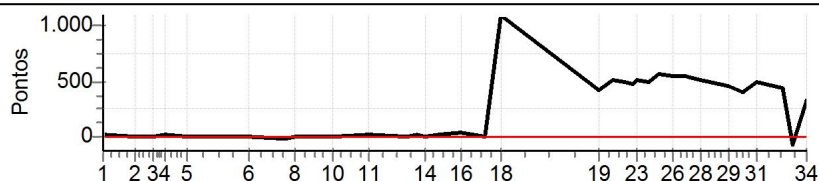

Num	129	Pen	0	PCZ	0	Total PP	7372	Col. Final	16°