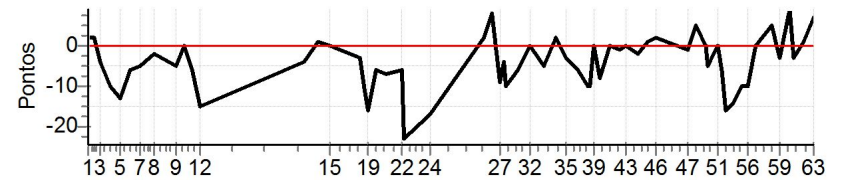

PC	Tp	Trc	DistPC	Ideal	Passagem	Pen	Erro	Pontos	NoPC	AtePC
58	Tmp	135	22.807	15:02:16.50	15:02:16.99	0	0.5s	+5	2°	11°
59	Tmp	135	23.282	15:03:04.00	15:03:03.74	0	0.3s	-3	5°	10°
60	Tmp	135	23.970	15:04:12.80	15:04:13.69	0	0.9s	+9	5°	10°
61	Tmp	136	24.149	15:04:31.47	15:04:31.19	0	0.3s	-3	13°	10°
62	Tmp	138	24.857	15:05:34.91	15:05:35.00	0	0.1s	+1	4°	10°
63	Tmp	141	25.212	15:06:36.35	15:06:37.09	0	0.7s	+7	12°	10°

Num	104	Pen	0	PCZ	9	Total PP	265	Col. Final	10°