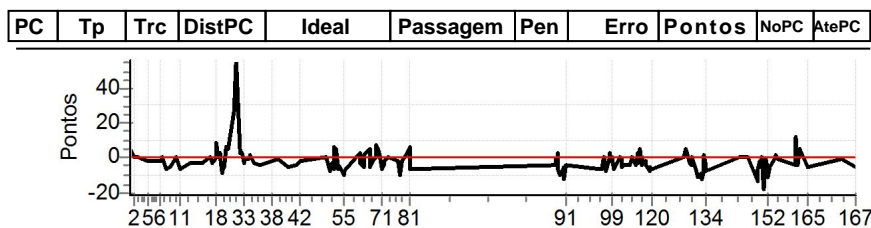

TOTEM Cronometragem (www.totemonline.com.br / www.rallyvirtual.com.br)

20/jul/2012 21hr33min (v7.73) pagina 43/48

Supervisão:

Supervisão:

Cronometragem

Performance Individual

PC	Tp	Trc	DistPC	Ideal	Passagem	Pen	Erro	Pontos	NoPC	AtePC
112	Tmp	286	68	12:15:49.66	12:15:50.14	0	0.5s	+5	16°	11°
113	Tmp	287	459	12:16:14.35	12:16:14.00	0	0.4s	-4	20°	11°
114	Tmp	289	1217	12:17:03.82	12:17:03.88	0	0.1s	+1	4°	10°
115	Tmp	289	1406	12:17:15.16	12:17:14.84	0	0.3s	-3	13°	9°
116	Tmp	292	356	12:18:39.13	12:18:38.90	0	0.2s	-2	15°	9°
117	Tmp	294	709	12:19:02.23	12:19:01.87	0	0.4s	-4	17°	10°
118	Tmp	296	288	12:20:12.39	12:20:11.64	0	0.8s	-8	19°	10°
119	Tmp	297	855	12:20:53.77	12:20:53.23	0	0.5s	-5	19°	12°
120	Tmp	299	1799	12:21:55.24	12:21:54.51	0	0.7s	-7	21°	13°
121	Tmp	303	477	12:37:36.77	12:37:36.86	0	0.1s	+1	12°	13°
122	Tmp	306	144	12:38:40.16	12:38:40.62	0	0.5s	+5	15°	13°
123	Tmp	310	917	12:41:08.28	12:41:07.95	0	0.3s	-3	12°	13°
124	Tmp	312	1525	12:41:42.72	12:41:42.29	0	0.4s	-4	11°	13°
125	Tmp	312	1873	12:42:01.70	12:42:01.38	0	0.3s	-3	8°	12°
126	Tmp	314	2221	12:42:22.65	12:42:22.65	0	0.0s	+0	3°	12°
127	Tmp	316	350	12:44:02.54	12:44:01.91	0	0.6s	-6	12°	11°
128	Tmp	319	231	12:45:10.75	12:45:09.69	0	1.1s	[-11]	19°	11°
129	Tmp	323	1110	12:46:55.75	12:46:54.90	0	0.9s	-9	15°	11°
130	Tmp	324	74	12:47:24.87	12:47:23.71	0	1.2s	[-12]	20°	13°
131	Tmp	325	313	12:47:44.55	12:47:43.72	0	0.8s	-8	16°	12°
132	Tmp	326	723	12:48:20.64	12:48:20.88	0	0.2s	+2	5°	11°
133	Tmp	327	1031	12:48:47.83	12:48:47.46	0	0.4s	-4	20°	11°
134	Tmp	328	316	12:49:28.65	12:49:27.88	0	0.8s	-8	18°	11°
135	Pass	333	205	13:06:16.99	12:54:07.14	0	12m09s	+0	13°	11°
136	Pass	334	363	13:06:32.52	12:54:53.25	0	11m39s	+0	13°	11°
137	Pass	335	864	13:07:18.10	12:55:28.58	0	11m49s	+0	13°	11°
138	Pass	335	1367	13:07:55.82	12:56:47.96	0	11m07s	+0	13°	11°
139	Pass	339	908	13:09:25.38	13:09:47.30	0	21.9s	+0	13°	11°
140	Pass	340	1187	13:09:47.33	13:10:42.63	0	55.3s	+0	13°	11°
141	Pass	341	67	13:10:42.85	13:13:37.73	0	2m54s	+0	13°	11°
142	Tmp	348	538	13:15:13.79	13:15:12.52	0	1.3s	[-13]	22°	12°
143	Tmp	348	715	13:15:35.03	13:15:34.42	0	0.6s	-6	21°	12°
144	Tmp	352	1060	13:16:18.59	13:16:18.44	0	0.2s	-2	15°	13°
145	Tmp	352	1211	13:16:30.67	13:16:30.33	0	0.3s	-3	14°	12°
146	Tmp	353	68	13:17:02.13	13:17:01.63	0	0.5s	-5	3°	12°
147	Tmp	355	387	13:17:45.71	13:17:45.67	0	0.0s	-0	3°	12°
148	Tmp	358	764	13:18:36.78	13:18:34.97	0	1.8s	[-18]	20°	12°
149	Tmp	360	185	13:19:31.75	13:19:31.68	0	0.1s	-1	7°	12°
150	Tmp	362	494	13:19:57.81	13:19:57.11	0	0.7s	-7	17°	12°
152	Tmp	365	1100	13:20:53.85	13:20:52.73	0	1.1s	-11	20°	13°
153	Tmp	366	142	13:21:16.85	13:21:16.39	0	0.5s	-5	13°	12°
155	Tmp	371	282	13:24:33.15	13:24:33.29	0	0.1s	+1	11°	12°
156	Tmp	371	489	13:24:47.48	13:24:47.51	0	0.0s	+0	1°	12°
157	Tmp	371	649	13:24:58.56	13:24:58.77	0	0.2s	+2	8°	12°
158	Tmp	374	1292	13:25:53.68	13:25:53.55	0	0.1s	-1	5°	12°
159	Tmp	382	574	13:28:20.69	13:28:20.45	0	0.2s	-2	11°	12°
161	Tmp	391	802	13:34:08.01	13:34:07.61	0	0.4s	-4	6°	12°
162	Tmp	393	1149	13:34:42.49	13:34:43.68	0	1.2s	[+12]	20°	12°
163	Tmp	395	1755	13:35:27.91	13:35:27.49	0	0.4s	-4	7°	12°
164	Tmp	399	158	13:36:09.81	13:36:10.27	0	0.5s	+5	13°	12°
165	Tmp	402	2576	13:40:21.22	13:40:20.72	0	0.5s	-5	7°	12°
166	Tmp	412	194	13:57:36.73	13:57:36.63	0	0.1s	-1	7°	11°
167	Tmp	417	1080	14:04:58.98	14:04:58.47	0	0.5s	-5	18°	11°