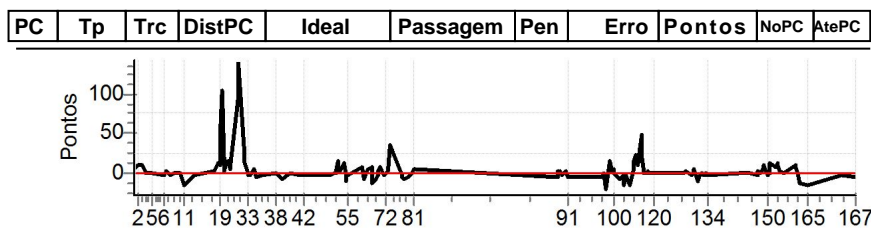

PC	Tp	Trc	DistPC	Ideal	Passagem	Pen	Erro	Pontos	NoPC	AtePC
112	Tmp	286	68	12:26:49.66	12:26:54.43	0	4.8s	[+48]	23º	23º
113	Tmp	287	459	12:27:14.35	12:27:16.20	0	1.9s	[+19]	23º	23º
114	Tmp	289	1217	12:28:03.82	12:28:04.14	0	0.3s	+3	14º	23º
115	Tmp	289	1406	12:28:15.16	12:28:15.11	0	0.1s	-1	2º	23º
116	Tmp	292	356	12:29:39.13	12:29:39.06	0	0.1s	-1	8º	23º
117	Tmp	294	709	12:30:02.23	12:30:02.57	0	0.3s	+3	16º	23º
118	Tmp	296	288	12:31:12.39	12:31:12.31	0	0.1s	-1	1º	22º
119	Tmp	297	855	12:31:53.77	12:31:53.64	0	0.1s	-1	2º	21º
120	Tmp	299	1799	12:32:55.24	12:32:55.26	0	0.0s	+0	1º	21º
121	Tmp	303	477	12:48:36.77	12:48:36.76	0	0.0s	-0	2º	21º
122	Tmp	306	144	12:49:40.16	12:49:40.38	0	0.2s	+2	2º	21º
123	Tmp	310	917	12:52:08.28	12:52:07.92	0	0.4s	-4	14º	21º
124	Tmp	312	1525	12:52:42.72	12:52:42.37	0	0.4s	-4	9º	21º
125	Tmp	312	1873	12:53:01.70	12:53:01.76	0	0.1s	+1	3º	21º
126	Tmp	314	2221	12:53:22.65	12:53:23.05	0	0.4s	+4	13º	21º
127	Tmp	316	350	12:55:02.54	12:55:01.49	0	1.1s	-11	18º	21º
128	Tmp	319	231	12:56:10.75	12:56:10.60	0	0.2s	-2	3º	20º
129	Tmp	323	1110	12:57:55.75	12:57:55.68	0	0.1s	-1	2º	19º
130	Tmp	324	74	12:58:24.87	12:58:24.57	0	0.3s	-3	4º	19º
131	Tmp	325	313	12:58:44.55	12:58:44.26	0	0.3s	-3	7º	17º
132	Tmp	326	723	12:59:20.64	12:59:20.39	0	0.3s	-3	7º	16º
133	Tmp	327	1031	12:59:47.83	12:59:47.69	0	0.1s	-1	5º	16º
134	Tmp	328	316	13:00:28.65	13:00:28.23	0	0.4s	-4	8º	15º
135	Pass	333	205	13:17:16.99	13:04:56.60	0	12m20s	+0	2º	15º
136	Pass	334	363	13:17:32.52	13:05:50.35	0	11m42s	+0	2º	15º
137	Pass	335	864	13:18:18.10	13:06:26.82	0	11m51s	+0	2º	15º
138	Pass	335	1367	13:18:55.82	13:07:49.60	0	11m06s	+0	2º	15º
139	Pass	339	908	13:20:25.38	13:20:47.77	0	22.4s	+0	2º	14º
140	Pass	340	1187	13:20:47.33	13:21:41.05	0	53.7s	+0	2º	14º
141	Pass	341	67	13:21:42.85	13:24:37.34	0	2m54s	+0	2º	14º
142	Tmp	348	538	13:26:13.79	13:26:13.60	0	0.2s	-2	8º	14º
143	Tmp	348	715	13:26:35.03	13:26:35.35	0	0.3s	+3	17º	14º
144	Tmp	352	1060	13:27:18.59	13:27:18.54	0	0.1s	-1	5º	14º
145	Tmp	352	1211	13:27:30.67	13:27:30.65	0	0.0s	-0	1º	14º
146	Tmp	353	68	13:28:02.13	13:28:02.18	0	0.1s	+1	1º	13º
147	Tmp	355	387	13:28:45.71	13:28:46.46	0	0.8s	+8	18º	13º
148	Tmp	358	764	13:29:36.78	13:29:37.85	0	1.1s	+11	10º	13º
149	Tmp	360	185	13:30:31.75	13:30:31.98	0	0.2s	+2	11º	14º
150	Tmp	362	494	13:30:57.81	13:30:57.50	0	0.3s	-3	9º	13º
152	Tmp	365	1100	13:31:53.85	13:31:53.86	0	0.0s	+0	1º	12º
153	Tmp	366	142	13:32:16.85	13:32:18.19	0	1.3s	+13	20º	14º
155	Tmp	371	282	13:35:33.15	13:35:33.82	0	0.7s	+7	22º	13º
156	Tmp	371	489	13:35:47.48	13:35:48.79	0	1.3s	+13	21º	14º
157	Tmp	371	649	13:35:58.56	13:35:59.65	0	1.1s	+11	19º	15º
158	Tmp	374	1292	13:36:53.68	13:36:53.97	0	0.3s	+3	11º	15º
159	Tmp	382	574	13:39:20.69	13:39:20.71	0	0.0s	+0	2º	15º
161	Tmp	391	802	13:45:08.01	13:45:09.04	0	1.0s	+10	17º	15º
162	Tmp	393	1149	13:45:42.49	13:45:43.22	0	0.7s	+7	14º	16º
163	Tmp	395	1755	13:46:27.91	13:46:27.91	0	0.0s	+0	1º	15º
164	Tmp	399	158	13:47:09.81	13:47:08.52	0	1.3s	-13	19º	15º
165	Tmp	402	2576	13:51:21.22	13:51:19.48	0	1.7s	-17	21º	16º
166	Tmp	412	194	14:08:36.73	14:08:36.56	0	0.2s	-2	12º	16º
167	Tmp	417	1080	14:15:58.98	14:15:58.50	0	0.5s	-5	17º	16º

www.transcatarina.com.br / www.totemonline.com.br

veja animacao em www.rallyvirtual.com.br

Etapa B	Num	8	Pen	0	PCZ	8	Total PP	314	PG	0

Num	23	A PG	0	22º	B PG	0	16º	Tot PG	0	Col.	20º