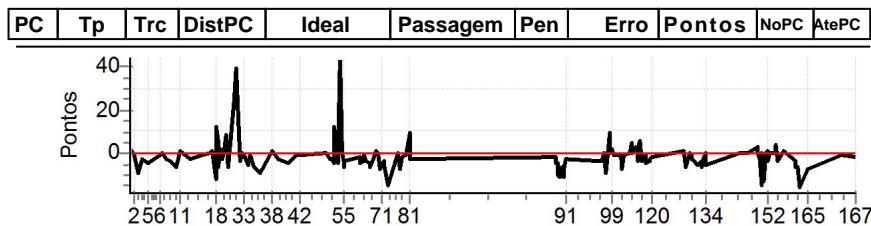

Num	4	A PG	0	15°	B PG	0	20°	Tot PG	0	Col.	19°
-----	---	------	---	-----	------	---	-----	--------	---	------	-----

Performance Individual

PC	Tp	Trc	DistPC	Ideal	Passagem	Pen	Erro	Pontos	NoPC	AtePC
112	Tmp	286	68	12:22:49.66	12:22:50.28	0	0.6s	+6	17°	13°
113	Tmp	287	459	12:23:14.35	12:23:13.96	0	0.4s	-4	19°	12°
114	Tmp	289	1217	12:24:03.82	12:24:03.76	0	0.1s	-1	3°	12°
115	Tmp	289	1406	12:24:15.16	12:24:14.90	0	0.3s	-3	9°	11°
116	Tmp	292	356	12:25:39.13	12:25:39.06	0	0.1s	-1	10°	12°
117	Tmp	294	709	12:26:02.23	12:26:01.74	0	0.5s	-5	19°	12°
118	Tmp	296	288	12:27:12.39	12:27:12.02	0	0.4s	-4	12°	11°
119	Tmp	297	855	12:27:53.77	12:27:53.47	0	0.3s	-3	10°	10°
120	Tmp	299	1799	12:28:55.24	12:28:55.07	0	0.2s	-2	8°	11°
121	Tmp	303	477	12:44:36.77	12:44:36.87	0	0.1s	+1	9°	10°
122	Tmp	306	144	12:45:40.16	12:45:39.50	0	0.7s	-7	18°	11°
123	Tmp	310	917	12:48:08.28	12:48:08.32	0	0.0s	+0	2°	9°
124	Tmp	312	1525	12:48:42.72	12:48:42.57	0	0.2s	-2	6°	9°
125	Tmp	312	1873	12:49:01.70	12:49:01.62	0	0.1s	-1	4°	9°
126	Tmp	314	2221	12:49:22.65	12:49:22.35	0	0.3s	-3	8°	9°
127	Tmp	316	350	12:51:02.54	12:51:02.08	0	0.5s	-5	9°	9°
128	Tmp	319	231	12:52:10.75	12:52:10.17	0	0.6s	-6	6°	9°
129	Tmp	323	1110	12:53:55.75	12:53:55.37	0	0.4s	-4	6°	8°
130	Tmp	324	74	12:54:24.87	12:54:24.20	0	0.7s	-7	14°	8°
131	Tmp	325	313	12:54:44.55	12:54:44.32	0	0.2s	-2	5°	7°
132	Tmp	326	723	12:55:20.64	12:55:20.26	0	0.4s	-4	11°	7°
133	Tmp	327	1031	12:55:47.83	12:55:47.80	0	0.0s	-0	2°	7°
134	Tmp	328	316	12:56:28.65	12:56:28.08	0	0.6s	-6	13°	7°
135	Pass	333	205	13:13:16.99	13:01:03.37	0	12m13s	+0	6°	7°
136	Pass	334	363	13:13:32.52	13:02:11.44	0	11m21s	+0	6°	7°
137	Pass	335	864	13:14:18.10	13:02:57.12	0	11m21s	+0	6°	7°
138	Pass	335	1367	13:14:55.82	13:06:42.21	0	8m13s	+0	6°	7°
139	Pass	339	908	13:16:25.38	13:16:47.47	0	22.1s	+0	6°	7°
140	Pass	340	1187	13:16:47.33	13:17:42.68	0	55.4s	+0	6°	7°
141	Pass	341	67	13:17:42.85	13:20:37.75	0	2m54s	+0	6°	7°
142	Tmp	348	538	13:22:13.79	13:22:14.09	0	0.3s	+3	13°	7°
143	Tmp	348	715	13:22:35.03	13:22:35.02	0	0.0s	-0	2°	7°
144	Tmp	352	1060	13:23:18.59	13:23:18.32	0	0.3s	-3	17°	7°
145	Tmp	352	1211	13:23:30.67	13:23:30.44	0	0.2s	-2	8°	8°
146	Tmp	353	68	13:24:02.13	13:24:00.63	0	1.5s	[-15]	15°	7°
147	Tmp	355	387	13:24:45.71	13:24:45.69	0	0.0s	-0	2°	7°
148	Tmp	358	764	13:25:36.78	13:25:35.50	0	1.3s	[-13]	14°	7°
149	Tmp	360	185	13:26:31.75	13:26:31.73	0	0.0s	-0	2°	7°
150	Tmp	362	494	13:26:57.81	13:26:57.88	0	0.1s	+1	3°	7°
152	Tmp	365	1100	13:27:53.85	13:27:53.47	0	0.4s	-4	14°	7°
153	Tmp	366	142	13:28:16.85	13:28:16.88	0	0.0s	+0	1°	7°
155	Tmp	371	282	13:31:33.15	13:31:33.19	0	0.0s	+0	1°	7°
156	Tmp	371	489	13:31:47.48	13:31:47.71	0	0.2s	+2	8°	7°
157	Tmp	371	649	13:31:58.56	13:31:58.95	0	0.4s	+4	11°	7°
158	Tmp	374	1292	13:32:53.68	13:32:53.24	0	0.4s	-4	14°	7°
159	Tmp	382	574	13:35:20.69	13:35:20.81	0	0.1s	+1	7°	7°
161	Tmp	391	802	13:41:08.01	13:41:07.57	0	0.4s	-4	4°	7°
162	Tmp	393	1149	13:41:42.49	13:41:41.76	0	0.7s	-7	15°	7°
163	Tmp	395	1755	13:42:27.91	13:42:27.24	0	0.7s	-7	13°	7°
164	Tmp	399	158	13:43:09.81	13:43:08.25	0	1.6s	[-16]	20°	6°
165	Tmp	402	2576	13:47:21.22	13:47:20.46	0	0.8s	-8	14°	7°
166	Tmp	412	194	14:04:36.73	14:04:36.60	0	0.1s	-1	5°	7°
167	Tmp	417	1080	14:11:58.98	14:11:58.83	0	0.2s	-2	5°	6°