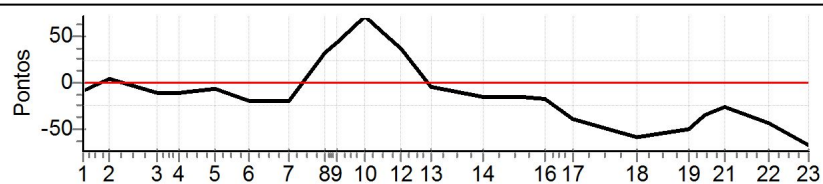

PC	Tp	Trc	DistPC	Ideal	Passagem	Pen	Erro	Pontos	NoPC	AtePC	
N u m	224	224 / Marcos Giannoni / Benedito Lopes									
		Cat / NL / Largada		Turismo / 23 / 15:22:00							
		Sao Paulo									
PC	Tp	Trc	DistPC	Ideal	Passagem	Pen	Erro	Pontos	NoPC	AtePC	
1	Tmp	3	75	15:52:10.26	15:52:09.50	0	0.8s	-8	24 °	24 °	
2	Tmp	5	192	15:52:23.34	15:52:23.83	0	0.5s	+5	12 °	20 °	
3	Tmp	8	392	15:52:47.19	15:52:46.09	0	1.1s	-11	23 °	22 °	
4	Tmp	8	483	15:52:58.11	15:52:56.90	0	1.2s	-12	19 °	22 °	
5	Tmp	11	666	15:53:17.09	15:53:16.54	0	0.6s	-6	19 °	21 °	
6	Tmp	12	786	15:53:34.01	15:53:32.16	0	1.9s	-19	22 °	20 °	
7	Tmp	15	915	15:53:53.92	15:53:51.88	0	2.0s	-20	18 °	21 °	
8	Tmp	16	1042	15:54:11.83	15:54:15.15	0	3.3s	+33	11 °	19 °	
9	Tmp	17	1086	15:54:17.92	15:54:22.10	0	4.2s	+42	18 °	18 °	
10	Tmp	20	1189	15:54:32.17	15:54:39.29	0	7.1s	[+71]	19 °	19 °	
11	Tmp	21	1256	15:54:41.91	15:54:47.05	0	5.1s	+51	17 °	18 °	
12	Tmp	23	1308	15:54:50.05	15:54:53.77	0	3.7s	+37	13 °	16 °	
13	Tmp	23	1410	15:55:05.35	15:55:04.94	0	0.4s	-4	6 °	14 °	
14	Tmp	27	1600	15:55:32.19	15:55:30.65	0	1.5s	-15	10 °	12 °	
15	Tmp	31	1723	15:55:50.92	15:55:49.46	0	1.5s	-15	13 °	11 °	
16	Tmp	33	1805	15:56:02.74	15:56:00.96	0	1.8s	-18	11 °	12 °	
17	Tmp	35	1891	15:56:16.58	15:56:12.60	0	4.0s	-40	12 °	12 °	
18	Tmp	41	2092	15:56:49.48	15:56:43.71	0	5.8s	-58	14 °	12 °	
19	Tmp	43	2265	15:57:15.72	15:57:10.74	0	5.0s	-50	12 °	13 °	
20	Tmp	44	2327	15:57:23.53	15:57:20.03	0	3.5s	-35	8 °	12 °	
21	Tmp	45	2396	15:57:33.19	15:57:30.70	0	2.5s	[-25]	3 °	11 °	
22	Tmp	48	2543	15:57:55.49	15:57:51.17	0	4.3s	-43	9 °	10 °	
23	Tmp	49	2667	15:58:15.87	15:58:09.21	0	6.7s	-67	9 °	10 °	
Num	224	Pen	0	PCZ	0	Total PP	589	Col. Final	10°