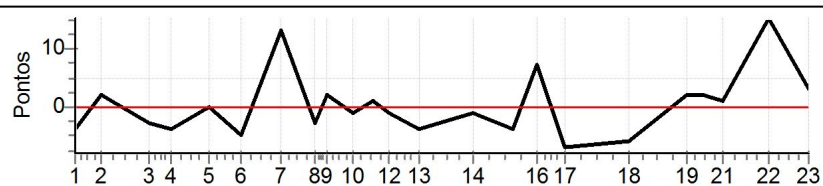

PC	Tp	Trc	DistPC	Ideal	Passagem	Pen	Erro	Pontos	NoPC	AtePC	
N	3	3 / Olair Fagundes / Vanderlei Hirt Marques									
		Cat / NL / Largada		Master / 3 / 14:17:00							
		Cuiaba									
u	1°										
m											
PC	Tp	Trc	DistPC	Ideal	Passagem	Pen	Erro	Pontos	NoPC	AtePC	
1	Tmp	3	75	14:47:07.88	14:47:07.49	0	0.4s	-4	11°	11°	
2	Tmp	5	192	14:47:18.65	14:47:18.84	0	0.2s	+2	3°	6°	
3	Tmp	8	392	14:47:37.76	14:47:37.51	0	0.3s	-3	11°	8°	
4	Tmp	8	483	14:47:46.86	14:47:46.50	0	0.4s	-4	6°	8°	
5	Tmp	11	666	14:48:02.41	14:48:02.43	0	0.0s	0	2°	4°	
6	Tmp	12	786	14:48:15.49	14:48:14.97	0	0.5s	-5	9°	5°	
7	Tmp	15	915	14:48:31.29	14:48:32.59	0	1.3s	[+13]	11°	5°	
8	Tmp	16	1042	14:48:45.14	14:48:44.86	0	0.3s	-3	2°	4°	
9	Tmp	17	1086	14:48:50.08	14:48:50.31	0	0.2s	+2	3°	3°	
10	Tmp	20	1189	14:49:01.16	14:49:01.06	0	0.1s	-1	4°	2°	
11	Tmp	21	1256	14:49:08.96	14:49:09.05	0	0.1s	+1	3°	2°	
12	Tmp	23	1308	14:49:15.41	14:49:15.27	0	0.1s	-1	2°	1°	
13	Tmp	23	1410	14:49:27.65	14:49:27.23	0	0.4s	-4	3°	1°	
14	Tmp	27	1600	14:49:49.33	14:49:49.21	0	0.1s	-1	3°	1°	
15	Tmp	31	1723	14:50:05.54	14:50:05.18	0	0.4s	-4	6°	2°	
16	Tmp	33	1805	14:50:15.64	14:50:16.31	0	0.7s	+7	7°	2°	
17	Tmp	35	1891	14:50:26.54	14:50:25.84	0	0.7s	-7	4°	2°	
18	Tmp	41	2092	14:50:53.22	14:50:52.58	0	0.6s	-6	8°	3°	
19	Tmp	43	2265	14:51:16.63	14:51:16.82	0	0.2s	+2	2°	1°	
20	Tmp	44	2327	14:51:23.09	14:51:23.32	0	0.2s	+2	2°	1°	
21	Tmp	45	2396	14:51:30.89	14:51:30.98	0	0.1s	+1	2°	1°	
22	Tmp	48	2543	14:51:49.95	14:51:51.40	0	1.5s	[+15]	6°	1°	
23	Tmp	49	2667	14:52:05.91	14:52:06.25	0	0.3s	+3	3°	1°	
Num	3	Pen	0	PCZ	1	Total PP	63	Col. Final	1°