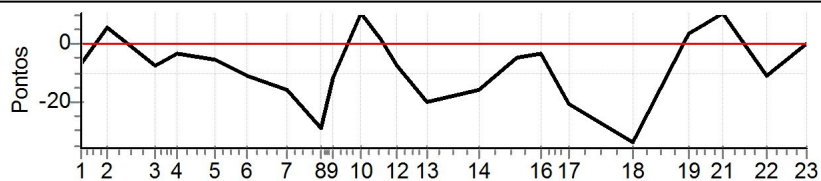

PC	Tp	Trc	DistPC	Ideal	Passagem	Pen	Erro	Pontos	NoPC	AtePC
N	125	125 / Cristiano Antonio Rocha / Anderson Alves Brandao								
		Cat / NL / Largada Graduado / 25 / 14:54:00								
		Goiania								
u	9°									
m										
PC	Tp	Trc	DistPC	Ideal	Passagem	Pen	Erro	Pontos	NoPC	AtePC
1	Tmp	3	75	15:24:08.64	15:24:07.96	0	0.7s	-7	22°	22°
2	Tmp	5	192	15:24:20.50	15:24:21.03	0	0.5s	+5	16°	22°
3	Tmp	8	392	15:24:42.12	15:24:41.30	0	0.8s	-8	22°	24°
4	Tmp	8	483	15:24:52.05	15:24:51.70	0	0.4s	-4	14°	23°
5	Tmp	11	666	15:25:09.49	15:25:08.86	0	0.6s	-6	18°	23°
6	Tmp	12	786	15:25:24.58	15:25:23.52	0	1.1s	-11	20°	22°
7	Tmp	15	915	15:25:42.19	15:25:40.55	0	1.6s	-16	18°	22°
8	Tmp	16	1042	15:25:58.17	15:25:55.25	0	2.9s	[-29]	18°	19°
9	Tmp	17	1086	15:26:03.63	15:26:02.47	0	1.2s	-12	11°	18°
10	Tmp	20	1189	15:26:16.37	15:26:17.41	0	1.0s	+10	10°	17°
11	Tmp	21	1256	15:26:25.02	15:26:25.14	0	0.1s	+1	1°	15°
12	Tmp	23	1308	15:26:32.22	15:26:31.42	0	0.8s	-8	8°	13°
13	Tmp	23	1410	15:26:45.82	15:26:43.84	0	2.0s	-20	12°	12°
14	Tmp	27	1600	15:27:09.79	15:27:08.24	0	1.6s	-16	11°	12°
15	Tmp	31	1723	15:27:27.12	15:27:26.59	0	0.5s	-5	5°	10°
16	Tmp	33	1805	15:27:38.21	15:27:37.84	0	0.4s	-4	2°	10°
17	Tmp	35	1891	15:27:50.41	15:27:48.32	0	2.1s	[-21]	12°	11°
18	Tmp	41	2092	15:28:20.46	15:28:17.08	0	3.4s	-34	12°	11°
19	Tmp	43	2265	15:28:45.14	15:28:45.47	0	0.3s	+3	2°	10°
20	Tmp	44	2327	15:28:52.20	15:28:52.78	0	0.6s	+6	5°	9°
21	Tmp	45	2396	15:29:00.84	15:29:01.84	0	1.0s	+10	8°	9°
22	Tmp	48	2543	15:29:21.33	15:29:20.26	0	1.1s	-11	5°	9°
23	Pass	49	2667	15:29:39.24	15:29:45.60	0	6.4s	0	3°	9°
Num	125	Pen	0	PCZ	0	Total PP	197	Col. Final	9°