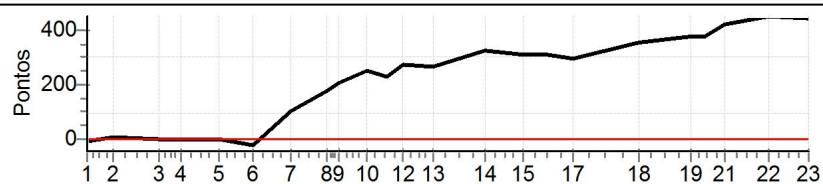

PC	Tp	Trc	DistPC	Ideal	Passagem	Pen	Erro	Pontos	NoPC	AtePC	
N u m	217	217 / Arthur Gubert / Ariele Paganotto									
		Cat / NL / Largada		Turismo / 16 / 15:15:00							
		Guarapuava									
PC	Tp	Trc	DistPC	Ideal	Passagem	Pen	Erro	Pontos	NoPC	AtePC	
1	Tmp	3	75	15:45:10.26	15:45:09.84	0	0.4s	-4	14 °	14 °	
2	Tmp	5	192	15:45:23.34	15:45:23.83	0	0.5s	+5	13 °	16 °	
3	Tmp	8	392	15:45:47.19	15:45:47.10	0	0.1s	-1	6 °	13 °	
4	Tmp	8	483	15:45:58.11	15:45:58.39	0	0.3s	+3	9 °	11 °	
5	Tmp	11	666	15:46:17.09	15:46:17.43	0	0.3s	+3	13 °	11 °	
6	Tmp	12	786	15:46:34.01	15:46:31.95	0	2.1s	[-21]	24 °	11 °	
7	Tmp	15	915	15:46:53.92	15:47:04.10	0	10.2s	+102	25 °	15 °	
8	Tmp	16	1042	15:47:11.83	15:47:29.60	0	17.8s	+178	24 °	22 °	
9	Tmp	17	1086	15:47:17.92	15:47:38.31	0	20.4s	+204	24 °	23 °	
10	Tmp	20	1189	15:47:32.17	15:47:57.14	0	25.0s	+250	25 °	22 °	
11	Tmp	21	1256	15:47:41.91	15:48:04.94	0	23.0s	+230	23 °	23 °	
12	Tmp	23	1308	15:47:50.05	15:48:17.44	0	27.4s	+274	24 °	22 °	
13	Tmp	23	1410	15:48:05.35	15:48:31.85	0	26.5s	+265	24 °	22 °	
14	Tmp	27	1600	15:48:32.19	15:49:04.43	0	32.2s	+322	23 °	22 °	
15	Tmp	31	1723	15:48:50.92	15:49:21.86	0	30.9s	+309	24 °	22 °	
16	Tmp	33	1805	15:49:02.74	15:49:33.82	0	31.1s	+311	22 °	22 °	
17	Tmp	35	1891	15:49:16.58	15:49:46.35	0	29.8s	+298	22 °	22 °	
18	Tmp	41	2092	15:49:49.48	15:50:24.74	0	35.3s	+353	19 °	21 °	
19	Tmp	43	2265	15:50:15.72	15:50:53.44	0	37.7s	+377	19 °	21 °	
20	Tmp	44	2327	15:50:23.53	15:51:01.22	0	37.7s	+377	17 °	19 °	
21	Tmp	45	2396	15:50:33.19	15:51:15.41	0	42.2s	+422	14 °	19 °	
22	Tmp	48	2543	15:50:55.49	15:51:40.60	0	45.1s	[+451]	15 °	18 °	
23	Tmp	49	2667	15:51:15.87	15:52:00.55	0	44.7s	+447	18 °	17 °	
Num	217	Pen	0	PCZ	0	Total PP	4735	Col. Final	17°