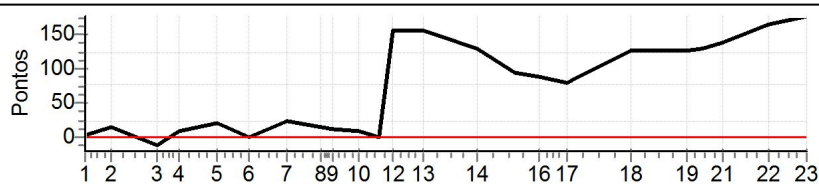

PC	Tp	Trc	DistPC	Ideal	Passagem	Pen	Erro	Pontos	NoPC	AtePC
N	9	9 / Ricardo Barra / Cristiano Serpa (Pezinho)								
		Cat / NL / Largada Master / 9 / 14:23:00								
		Niteroi								
PC	Tp	Trc	DistPC	Ideal	Passagem	Pen	Erro	Pontos	NoPC	AtePC
1	Tmp	3	75	14:53:07.88	14:53:08.23	0	0.4s	+4	10 °	10 °
2	Tmp	5	192	14:53:18.65	14:53:20.08	0	1.4s	+14	12 °	13 °
3	Tmp	8	392	14:53:37.76	14:53:36.55	0	1.2s	-12	14 °	14 °
4	Tmp	8	483	14:53:46.86	14:53:47.88	0	1.0s	+10	14 °	14 °
5	Tmp	11	666	14:54:02.41	14:54:04.45	0	2.0s	+20	14 °	14 °
6	Tmp	12	786	14:54:15.49	14:54:15.61	0	0.1s	+1	3 °	14 °
7	Tmp	15	915	14:54:31.29	14:54:33.62	0	2.3s	[+23]	12 °	14 °
8	Tmp	16	1042	14:54:45.14	14:54:46.54	0	1.4s	+14	9 °	14 °
9	Tmp	17	1086	14:54:50.08	14:54:51.20	0	1.1s	+11	11 °	13 °
10	Tmp	20	1189	14:55:01.16	14:55:02.07	0	0.9s	+9	11 °	13 °
11	Tmp	21	1256	14:55:08.96	14:55:08.89	0	0.1s	-1	1 °	12 °
12	Tmp	23	1308	14:55:15.41	14:55:31.02	0	15.6s	+156	13 °	12 °
13	Tmp	23	1410	14:55:27.65	14:55:43.28	0	15.6s	+156	12 °	13 °
14	Tmp	27	1600	14:55:49.33	14:56:02.29	0	13.0s	+130	12 °	13 °
15	Tmp	31	1723	14:56:05.54	14:56:14.92	0	9.4s	+94	11 °	12 °
16	Tmp	33	1805	14:56:15.64	14:56:24.55	0	8.9s	+89	11 °	12 °
17	Tmp	35	1891	14:56:26.54	14:56:34.46	0	7.9s	+79	12 °	12 °
18	Tmp	41	2092	14:56:53.22	14:57:05.90	0	12.7s	+127	12 °	12 °
19	Tmp	43	2265	14:57:16.63	14:57:29.26	0	12.6s	+126	12 °	12 °
20	Tmp	44	2327	14:57:23.09	14:57:35.91	0	12.8s	+128	12 °	12 °
21	Tmp	45	2396	14:57:30.89	14:57:44.59	0	13.7s	+137	12 °	12 °
22	Tmp	48	2543	14:57:49.95	14:58:06.34	0	16.4s	+164	12 °	12 °
23	Tmp	49	2667	14:58:05.91	14:58:23.47	0	17.6s	[+176]	12 °	12 °
Num	9	Pen	0	PCZ	0	Total PP	1482	Col. Final	12°