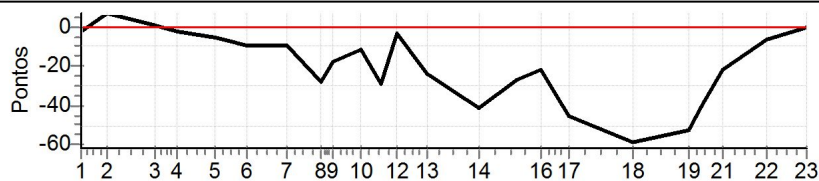

PC	Tp	Trc	DistPC	Ideal	Passagem	Pen	Erro	Pontos	NoPC	AtePC
N	117	117 / Leonardo Lanzioti / Priscila Nogueira								
		Cat / NL / Largada Graduado / 17 / 14:46:00								
		Belo Horizonte								
m	14°									
PC	Tp	Trc	DistPC	Ideal	Passagem	Pen	Erro	Pontos	NoPC	AtePC
1	Tmp	3	75	15:16:08.64	15:16:08.44	0	0.2s	-2	13°	13°
2	Tmp	5	192	15:16:20.50	15:16:21.15	0	0.7s	+7	19°	19°
3	Tmp	8	392	15:16:42.12	15:16:42.19	0	0.1s	+1	3°	12°
4	Tmp	8	483	15:16:52.05	15:16:51.90	0	0.2s	-2	7°	7°
5	Tmp	11	666	15:17:09.49	15:17:08.95	0	0.5s	-5	16°	12°
6	Tmp	12	786	15:17:24.58	15:17:23.64	0	0.9s	-9	12°	14°
7	Tmp	15	915	15:17:42.19	15:17:41.28	0	0.9s	-9	15°	16°
8	Tmp	16	1042	15:17:58.17	15:17:55.34	0	2.8s	[-28]	15°	14°
9	Tmp	17	1086	15:18:03.63	15:18:01.80	0	1.8s	-18	15°	16°
10	Tmp	20	1189	15:18:16.37	15:18:15.16	0	1.2s	-12	13°	14°
11	Tmp	21	1256	15:18:25.02	15:18:22.17	0	2.9s	[-29]	18°	16°
12	Tmp	23	1308	15:18:32.22	15:18:31.91	0	0.3s	-3	2°	15°
13	Tmp	23	1410	15:18:45.82	15:18:43.40	0	2.4s	-24	13°	14°
14	Tmp	27	1600	15:19:09.79	15:19:05.67	0	4.1s	-41	15°	16°
15	Tmp	31	1723	15:19:27.12	15:19:24.41	0	2.7s	-27	14°	15°
16	Tmp	33	1805	15:19:38.21	15:19:36.01	0	2.2s	-22	15°	15°
17	Tmp	35	1891	15:19:50.41	15:19:45.78	0	4.6s	-46	15°	15°
18	Tmp	41	2092	15:20:20.46	15:20:14.58	0	5.9s	-59	15°	15°
19	Tmp	43	2265	15:20:45.14	15:20:39.85	0	5.3s	-53	14°	15°
20	Tmp	44	2327	15:20:52.20	15:20:48.26	0	3.9s	-39	14°	15°
21	Tmp	45	2396	15:21:00.84	15:20:58.65	0	2.2s	-22	12°	15°
22	Tmp	48	2543	15:21:21.33	15:21:20.73	0	0.6s	-6	4°	14°
23	Pass	49	2667	15:21:39.24	15:21:37.98	0	1.3s	0	10°	14°
Num	117	Pen	0	PCZ	0	Total PP	407	Col. Final	14°