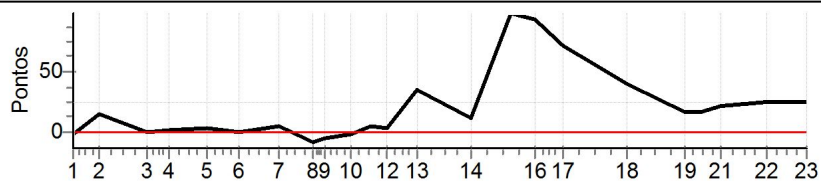

PC	Tp	Trc	DistPC	Ideal	Passagem	Pen	Erro	Pontos	NoPC	AtePC
N	8	8 / Marcio Ruckl / Marcio Ruckl Junior								
		Cat / NL / Largada Master / 8 / 14:22:00								
		Rio Negrinho								
u	11°									
m										
PC	Tp	Trc	DistPC	Ideal	Passagem	Pen	Erro	Pontos	NoPC	AtePC
1	Tmp	3	75	14:52:07.88	14:52:07.70	0	0.2s	-2	7°	7°
2	Tmp	5	192	14:52:18.65	14:52:20.27	0	1.6s	+16	13°	10°
3	Tmp	8	392	14:52:37.76	14:52:37.72	0	0.0s	0	1°	3°
4	Tmp	8	483	14:52:46.86	14:52:47.10	0	0.2s	+2	4°	2°
5	Tmp	11	666	14:53:02.41	14:53:02.69	0	0.3s	+3	6°	3°
6	Tmp	12	786	14:53:15.49	14:53:15.47	0	0.0s	0	2°	2°
7	Tmp	15	915	14:53:31.29	14:53:31.75	0	0.5s	+5	6°	2°
8	Tmp	16	1042	14:53:45.14	14:53:44.36	0	0.8s	-8	6°	3°
9	Tmp	17	1086	14:53:50.08	14:53:49.55	0	0.5s	-5	7°	5°
10	Tmp	20	1189	14:54:01.16	14:54:01.10	0	0.1s	-1	2°	4°
11	Tmp	21	1256	14:54:08.96	14:54:09.46	0	0.5s	+5	9°	6°
12	Tmp	23	1308	14:54:15.41	14:54:15.85	0	0.4s	+4	4°	5°
13	Tmp	23	1410	14:54:27.65	14:54:31.28	0	3.6s	+36	10°	6°
14	Tmp	27	1600	14:54:49.33	14:54:50.54	0	1.2s	+12	9°	7°
15	Tmp	31	1723	14:55:05.54	14:55:15.40	0	9.9s	[+99]	12°	8°
16	Tmp	33	1805	14:55:15.64	14:55:25.05	0	9.4s	+94	12°	10°
17	Tmp	35	1891	14:55:26.54	14:55:33.86	0	7.3s	+73	11°	10°
18	Tmp	41	2092	14:55:53.22	14:55:57.33	0	4.1s	+41	11°	11°
19	Tmp	43	2265	14:56:16.63	14:56:18.37	0	1.7s	+17	10°	11°
20	Tmp	44	2327	14:56:23.09	14:56:24.83	0	1.7s	+17	10°	11°
21	Tmp	45	2396	14:56:30.89	14:56:33.10	0	2.2s	+22	9°	11°
22	Tmp	48	2543	14:56:49.95	14:56:52.57	0	2.6s	[+26]	9°	11°
23	Tmp	49	2667	14:57:05.91	14:57:08.54	0	2.6s	+26	8°	11°
Num	8	Pen	0	PCZ	2	Total PP	389	Col. Final	11°