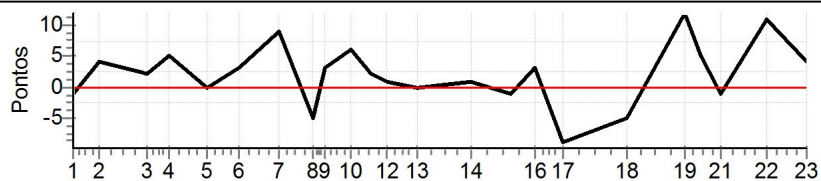

PC	Tp	Trc	DistPC	Ideal	Passagem	Pen	Erro	Pontos	NoPC	AtePC
N	14	14 / Gustavo Schmidt / EneDir Silva Junior - Bolacha								
		Cat / NL / Largada Master / 14 / 14:28:00								
		Sao Jose								
u	2°									
m										
PC	Tp	Trc	DistPC	Ideal	Passagem	Pen	Erro	Pontos	NoPC	AtePC
1	Tmp	3	75	14:58:07.88	14:58:07.78	0	0.1s	-1	2°	2°
2	Tmp	5	192	14:58:18.65	14:58:19.06	0	0.4s	+4	5°	3°
3	Tmp	8	392	14:58:37.76	14:58:38.00	0	0.2s	+2	5°	4°
4	Tmp	8	483	14:58:46.86	14:58:47.31	0	0.5s	+5	7°	4°
5	Tmp	11	666	14:59:02.41	14:59:02.45	0	0.0s	0	1°	2°
6	Tmp	12	786	14:59:15.49	14:59:15.74	0	0.3s	+3	6°	3°
7	Tmp	15	915	14:59:31.29	14:59:32.22	0	0.9s	+9	9°	3°
8	Tmp	16	1042	14:59:45.14	14:59:44.66	0	0.5s	-5	3°	2°
9	Tmp	17	1086	14:59:50.08	14:59:50.36	0	0.3s	+3	4°	2°
10	Tmp	20	1189	15:00:01.16	15:00:01.74	0	0.6s	+6	8°	6°
11	Tmp	21	1256	15:00:08.96	15:00:09.19	0	0.2s	+2	5°	5°
12	Tmp	23	1308	15:00:15.41	15:00:15.46	0	0.1s	+1	1°	3°
13	Tmp	23	1410	15:00:27.65	15:00:27.62	0	0.0s	0	1°	2°
14	Tmp	27	1600	15:00:49.33	15:00:49.46	0	0.1s	+1	2°	2°
15	Tmp	31	1723	15:01:05.54	15:01:05.42	0	0.1s	-1	1°	1°
16	Tmp	33	1805	15:01:15.64	15:01:15.91	0	0.3s	+3	4°	1°
17	Tmp	35	1891	15:01:26.54	15:01:25.62	0	0.9s	-9	5°	1°
18	Tmp	41	2092	15:01:53.22	15:01:52.70	0	0.5s	-5	5°	1°
19	Tmp	43	2265	15:02:16.63	15:02:17.81	0	1.2s	[+12]	9°	2°
20	Tmp	44	2327	15:02:23.09	15:02:23.56	0	0.5s	+5	4°	2°
21	Tmp	45	2396	15:02:30.89	15:02:30.79	0	0.1s	-1	1°	2°
22	Tmp	48	2543	15:02:49.95	15:02:51.08	0	1.1s	[+11]	2°	2°
23	Tmp	49	2667	15:03:05.91	15:03:06.34	0	0.4s	+4	4°	2°
Num	14	Pen	0	PCZ	2	Total PP	70	Col. Final	2°