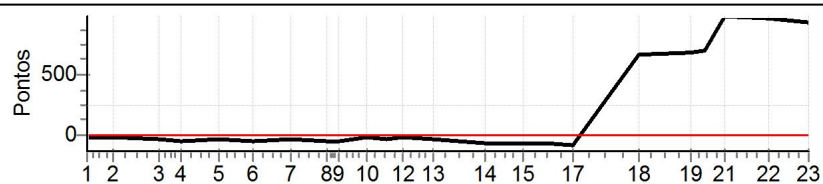

PC	Tp	Trc	DistPC	Ideal	Passagem	Pen	Erro	Pontos	NoPC	AtePC	
N u m	229	229 / Giovanni Arnaldo de Mello / Bruno Pescador de Mello									
		Cat / NL / Largada		Turismo / 28 / 15:27:00							
		Porto Alegre									
PC	Tp	Trc	DistPC	Ideal	Passagem	Pen	Erro	Pontos	NoPC	AtePC	
1	Tmp	3	75	15:57:10.26	15:57:09.53	0	0.7s	-7	22 °	22 °	
2	Tmp	5	192	15:57:23.34	15:57:22.49	0	0.9s	-9	22 °	24 °	
3	Tmp	8	392	15:57:47.19	15:57:44.44	0	2.8s	-28	29 °	25 °	
4	Tmp	8	483	15:57:58.11	15:57:54.42	0	3.7s	-37	26 °	27 °	
5	Tmp	11	666	15:58:17.09	15:58:14.16	0	2.9s	-29	25 °	26 °	
6	Tmp	12	786	15:58:34.01	15:58:30.18	0	3.8s	-38	27 °	26 °	
7	Tmp	15	915	15:58:53.92	15:58:50.48	0	3.4s	-34	21 °	25 °	
8	Tmp	16	1042	15:59:11.83	15:59:06.68	0	5.2s	-52	18 °	24 °	
9	Tmp	17	1086	15:59:17.92	15:59:13.87	0	4.1s	-41	16 °	22 °	
10	Tmp	20	1189	15:59:32.17	15:59:30.89	0	1.3s	-13	8 °	20 °	
11	Tmp	21	1256	15:59:41.91	15:59:38.88	0	3.0s	[-30]	12 °	19 °	
12	Tmp	23	1308	15:59:50.05	15:59:49.08	0	1.0s	-10	7 °	19 °	
13	Tmp	23	1410	16:00:05.35	16:00:02.17	0	3.2s	-32	12 °	19 °	
14	Tmp	27	1600	16:00:32.19	16:00:26.25	0	5.9s	-59	18 °	19 °	
15	Tmp	31	1723	16:00:50.92	16:00:44.45	0	6.5s	-65	18 °	19 °	
16	Tmp	33	1805	16:01:02.74	16:00:56.31	0	6.4s	-64	16 °	19 °	
17	Tmp	35	1891	16:01:16.58	16:01:08.81	0	7.8s	-78	18 °	18 °	
18	Tmp	41	2092	16:01:49.48	16:02:56.90	0	1m07s	+674	21 °	16 °	
19	Tmp	43	2265	16:02:15.72	16:03:24.00	0	1m08s	+683	21 °	18 °	
20	Tmp	44	2327	16:02:23.53	16:03:32.64	0	1m09s	+691	20 °	17 °	
21	Tmp	45	2396	16:02:33.19	16:04:11.18	0	1m38s	[+980]	19 °	17 °	
22	Tmp	48	2543	16:02:55.49	16:04:31.21	0	1m35s	+957	21 °	17 °	
23	Tmp	49	2667	16:03:15.87	16:04:48.68	0	1m32s	+928	21 °	16 °	
Num	229	Pen	0	PCZ	0	Total PP	4529	Col. Final	16°