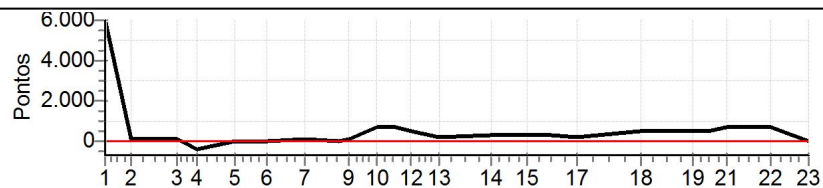

PC	Tp	Trc	DistPC	Ideal	Passagem	Pen	Erro	Pontos	NoPC	AtePC	
N	104	104 / Jose Eduardo Guerra / Marcia Maria Esteves Guerra									
		Cat / NL / Largada		Graduado / 4 / 14:33:00							
		Uberlandia									
u	21°										
m											
PC	Tp	Trc	DistPC	Ideal	Passagem	Pen	Erro	Pontos	NoPC	AtePC	
1	Tmp	3	75	15:03:08.64	--:--:--:--	0		+6000	28 °	28 °	
2	Tmp	5	192	15:03:20.50	15:03:25.38	0	4.9s	+49	25 °	26 °	
3	Tmp	8	392	15:03:42.12	15:03:44.36	0	2.2s	[+22]	25 °	26 °	
4	Tmp	8	483	15:03:52.05	15:03:08.15	0	43.9s	-439	26 °	26 °	
5	Tmp	11	666	15:04:09.49	15:04:10.28	0	0.8s	+8	23 °	26 °	
6	Tmp	12	786	15:04:24.58	15:04:23.54	0	1.0s	-10	18 °	26 °	
7	Tmp	15	915	15:04:42.19	15:04:46.49	0	4.3s	+43	21 °	25 °	
8	Tmp	16	1042	15:04:58.17	15:04:58.54	0	0.4s	+4	2 °	25 °	
9	Tmp	17	1086	15:05:03.63	15:05:09.85	0	6.2s	+62	21 °	25 °	
10	Tmp	20	1189	15:05:16.37	15:06:24.46	0	1m08s	[+681]	23 °	25 °	
11	Tmp	21	1256	15:05:25.02	15:06:31.64	0	1m06s	+666	23 °	24 °	
12	Tmp	23	1308	15:05:32.22	15:06:17.40	0	45.2s	+452	22 °	24 °	
13	Tmp	23	1410	15:05:45.82	15:06:06.82	0	21.0s	+210	17 °	24 °	
14	Tmp	27	1600	15:06:09.79	15:06:35.65	0	25.9s	+259	18 °	24 °	
15	Tmp	31	1723	15:06:27.12	15:06:49.96	0	22.8s	+228	18 °	24 °	
16	Tmp	33	1805	15:06:38.21	15:07:00.95	0	22.7s	+227	19 °	22 °	
17	Tmp	35	1891	15:06:50.41	15:07:10.80	0	20.4s	+204	19 °	22 °	
18	Tmp	41	2092	15:07:20.46	15:08:09.68	0	49.2s	+492	19 °	22 °	
19	Tmp	43	2265	15:07:45.14	15:08:33.54	0	48.4s	+484	19 °	22 °	
20	Tmp	44	2327	15:07:52.20	15:08:42.59	0	50.4s	+504	19 °	22 °	
21	Tmp	45	2396	15:08:00.84	15:09:07.61	0	1m06s	+668	20 °	22 °	
22	Tmp	48	2543	15:08:21.33	15:09:27.79	0	1m06s	+665	19 °	21 °	
23	Pass	49	2667	15:08:39.24	15:09:47.04	0	1m07s	0	21 °	21 °	
Num	104	Pen	0	PCZ	0	Total PP	11674	Col. Final	21°