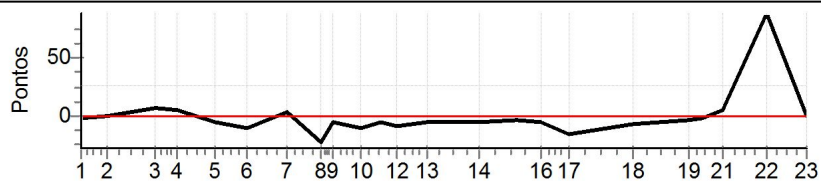

PC	Tp	Trc	DistPC	Ideal	Passagem	Pen	Erro	Pontos	NoPC	AtePC
N	102	102 / Adirso Ferreira de Siqueira / Guilherme de Sousa Siqueira								
		Cat / NL / Largada		Graduado / 2 / 14:31:00						
		Goiania								
u	3°									
m										
PC	Tp	Trc	DistPC	Ideal	Passagem	Pen	Erro	Pontos	NoPC	AtePC
1	Tmp	3	75	15:01:08.64	15:01:08.56	0	0.1s	-1	11°	11°
2	Tmp	5	192	15:01:20.50	15:01:20.51	0	0.0s	0	2°	3°
3	Tmp	8	392	15:01:42.12	15:01:42.94	0	0.8s	+8	23°	5°
4	Tmp	8	483	15:01:52.05	15:01:52.51	0	0.5s	+5	18°	12°
5	Tmp	11	666	15:02:09.49	15:02:09.06	0	0.4s	-4	14°	13°
6	Tmp	12	786	15:02:24.58	15:02:23.73	0	0.9s	-9	15°	16°
7	Tmp	15	915	15:02:42.19	15:02:42.56	0	0.4s	+4	7°	13°
8	Tmp	16	1042	15:02:58.17	15:02:56.12	0	2.1s	[-21]	10°	10°
9	Tmp	17	1086	15:03:03.63	15:03:03.19	0	0.4s	-4	5°	7°
10	Tmp	20	1189	15:03:16.37	15:03:15.34	0	1.0s	-10	11°	8°
11	Tmp	21	1256	15:03:25.02	15:03:24.65	0	0.4s	-4	10°	8°
12	Tmp	23	1308	15:03:32.22	15:03:31.57	0	0.7s	-7	6°	8°
13	Tmp	23	1410	15:03:45.82	15:03:45.28	0	0.5s	-5	4°	5°
14	Tmp	27	1600	15:04:09.79	15:04:09.32	0	0.5s	-5	6°	5°
15	Tmp	31	1723	15:04:27.12	15:04:26.87	0	0.3s	-3	4°	5°
16	Tmp	33	1805	15:04:38.21	15:04:37.67	0	0.5s	-5	5°	4°
17	Tmp	35	1891	15:04:50.41	15:04:49.05	0	1.4s	-14	9°	4°
18	Tmp	41	2092	15:05:20.46	15:05:19.83	0	0.6s	-6	6°	4°
19	Tmp	43	2265	15:05:45.14	15:05:44.81	0	0.3s	-3	4°	4°
20	Tmp	44	2327	15:05:52.20	15:05:52.10	0	0.1s	-1	1°	3°
21	Tmp	45	2396	15:06:00.84	15:06:01.39	0	0.6s	+6	4°	3°
22	Tmp	48	2543	15:06:21.33	15:06:29.95	0	8.6s	[+86]	13°	3°
23	Pass	49	2667	15:06:39.24	15:06:47.84	0	8.6s	0	23°	3°
Num	102	Pen	0	PCZ	1	Total PP	104	Col. Final	3°