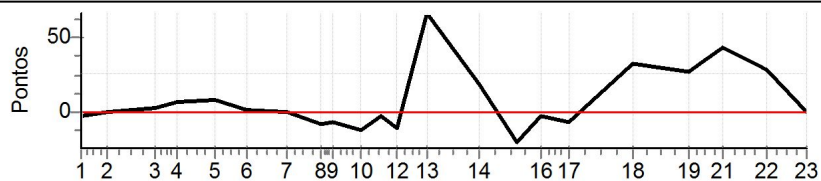

PC	Tp	Trc	DistPC	Ideal	Passagem	Pen	Erro	Pontos	NoPC	AtePC
N	124	124 / Orli Ademir Katzer / Gustavo Henrique Katzer								
		Cat / NL / Largada Graduado / 24 / 14:53:00								
		Sao Bento do Sul								
u	12°									
m										
PC	Tp	Trc	DistPC	Ideal	Passagem	Pen	Erro	Pontos	NoPC	AtePC
1	Tmp	3	75	15:23:08.64	15:23:08.33	0	0.3s	-3	16°	16°
2	Tmp	5	192	15:23:20.50	15:23:20.43	0	0.1s	-1	3°	10°
3	Tmp	8	392	15:23:42.12	15:23:42.34	0	0.2s	+2	6°	7°
4	Tmp	8	483	15:23:52.05	15:23:52.65	0	0.6s	+6	19°	11°
5	Tmp	11	666	15:24:09.49	15:24:10.18	0	0.7s	+7	20°	16°
6	Tmp	12	786	15:24:24.58	15:24:24.67	0	0.1s	+1	2°	9°
7	Tmp	15	915	15:24:42.19	15:24:42.23	0	0.0s	0	1°	4°
8	Tmp	16	1042	15:24:58.17	15:24:57.31	0	0.9s	-9	5°	4°
9	Tmp	17	1086	15:25:03.63	15:25:02.90	0	0.7s	-7	8°	3°
10	Tmp	20	1189	15:25:16.37	15:25:15.03	0	1.3s	-13	14°	4°
11	Tmp	21	1256	15:25:25.02	15:25:24.75	0	0.3s	-3	5°	5°
12	Tmp	23	1308	15:25:32.22	15:25:30.98	0	1.2s	-12	11°	6°
13	Tmp	23	1410	15:25:45.82	15:25:52.45	0	6.6s	[+66]	16°	7°
14	Tmp	27	1600	15:26:09.79	15:26:11.69	0	1.9s	+19	14°	7°
15	Tmp	31	1723	15:26:27.12	15:26:25.02	0	2.1s	-21	12°	7°
16	Tmp	33	1805	15:26:38.21	15:26:37.85	0	0.4s	-4	3°	7°
17	Tmp	35	1891	15:26:50.41	15:26:49.59	0	0.8s	-8	6°	7°
18	Tmp	41	2092	15:27:20.46	15:27:23.68	0	3.2s	+32	11°	9°
19	Tmp	43	2265	15:27:45.14	15:27:47.71	0	2.6s	+26	13°	9°
20	Tmp	44	2327	15:27:52.20	15:27:55.59	0	3.4s	+34	13°	10°
21	Tmp	45	2396	15:28:00.84	15:28:05.09	0	4.3s	+43	13°	12°
22	Tmp	48	2543	15:28:21.33	15:28:24.14	0	2.8s	[+28]	10°	12°
23	Pass	49	2667	15:28:39.24	15:28:40.90	0	1.7s	0	4°	12°
Num	124	Pen	0	PCZ	1	Total PP	251	Col. Final	12°