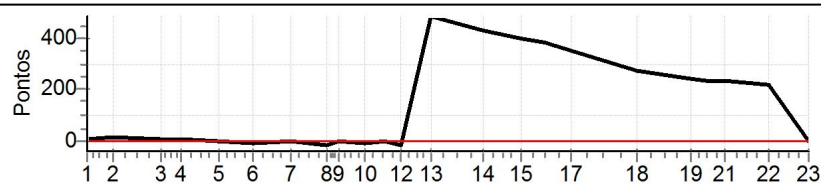

PC	Tp	Trc	DistPC	Ideal	Passagem	Pen	Erro	Pontos	NoPC	AtePC	
N u m	118	118 / Dina Borges de Alencastro / Lourival Roldan									
		Cat / NL / Largada		Graduado / 18 / 14:47:00							
		Goiania									
PC	Tp	Trc	DistPC	Ideal	Passagem	Pen	Erro	Pontos	NoPC	AtePC	
1	Tmp	3	75	15:17:08.64	15:17:09.54	0	0.9s	+9	24 °	24 °	
2	Tmp	5	192	15:17:20.50	15:17:21.54	0	1.0s	+10	22 °	24 °	
3	Tmp	8	392	15:17:42.12	15:17:42.28	0	0.2s	+2	9 °	23 °	
4	Tmp	8	483	15:17:52.05	15:17:52.41	0	0.4s	+4	16 °	22 °	
5	Tmp	11	666	15:18:09.49	15:18:08.96	0	0.5s	-5	15 °	21 °	
6	Tmp	12	786	15:18:24.58	15:18:23.68	0	0.9s	-9	11 °	21 °	
7	Tmp	15	915	15:18:42.19	15:18:41.71	0	0.5s	-5	9 °	20 °	
8	Tmp	16	1042	15:18:58.17	15:18:56.34	0	1.8s	[-18]	8 °	16 °	
9	Tmp	17	1086	15:19:03.63	15:19:03.35	0	0.3s	-3	4 °	13 °	
10	Tmp	20	1189	15:19:16.37	15:19:15.15	0	1.2s	-12	12 °	13 °	
11	Tmp	21	1256	15:19:25.02	15:19:25.07	0	0.1s	+1	2 °	11 °	
12	Tmp	23	1308	15:19:32.22	15:19:30.67	0	1.6s	-16	13 °	10 °	
13	Tmp	23	1410	15:19:45.82	15:20:34.56	0	48.7s	[+487]	20 °	9 °	
14	Tmp	27	1600	15:20:09.79	15:20:53.01	0	43.2s	+432	20 °	17 °	
15	Tmp	31	1723	15:20:27.12	15:21:06.86	0	39.7s	+397	20 °	17 °	
16	Tmp	33	1805	15:20:38.21	15:21:16.31	0	38.1s	+381	20 °	17 °	
17	Tmp	35	1891	15:20:50.41	15:21:25.37	0	35.0s	+350	20 °	17 °	
18	Tmp	41	2092	15:21:20.46	15:21:47.73	0	27.3s	+273	18 °	17 °	
19	Tmp	43	2265	15:21:45.14	15:22:09.52	0	24.4s	+244	18 °	18 °	
20	Tmp	44	2327	15:21:52.20	15:22:15.63	0	23.4s	+234	18 °	18 °	
21	Tmp	45	2396	15:22:00.84	15:22:23.99	0	23.2s	+232	17 °	18 °	
22	Tmp	48	2543	15:22:21.33	15:22:43.12	0	21.8s	+218	16 °	17 °	
23	Pass	49	2667	15:22:39.24	15:22:59.72	0	20.5s	0	9 °	16 °	
Num	118	Pen	0	PCZ	0	Total PP	2837	Col. Final	16°