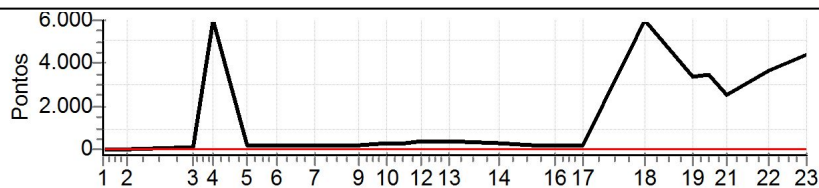

PC	Tp	Trc	DistPC	Ideal	Passagem	Pen	Erro	Pontos	NoPC	AtePC	
N u m	257	257 / Joao Carlos Afonso Estanqueiro / Lucia Cardoso Estanqueiro									
		Cat / NL / Largada		Turismo Ligth / 7 / 15:42:00							
		Sao Paulo									
PC	Tp	Trc	DistPC	Ideal	Passagem	Pen	Erro	Pontos	NoPC	AtePC	
1	Tmp	3	75	16:12:11.60	16:12:12.33	0	0.7s	+7	2°	2°	
2	Tmp	5	192	16:12:26.06	16:12:27.98	0	1.9s	[+19]	4°	2°	
3	Tmp	8	392	16:13:06.14	16:13:15.71	0	9.6s	+96	6°	2°	
4	Tmp	8	483	16:13:18.27	--:--:--:--	0		+6000	9°	9°	
5	Tmp	11	666	16:13:39.10	16:13:58.14	0	19.0s	+190	9°	9°	
6	Tmp	12	786	16:13:58.36	16:14:16.97	0	18.6s	+186	9°	9°	
7	Tmp	15	915	16:14:21.26	16:14:43.38	0	22.1s	+221	7°	9°	
8	Tmp	16	1042	16:14:41.66	16:15:01.94	0	20.3s	+203	5°	9°	
9	Tmp	17	1086	16:14:48.56	16:15:08.48	0	19.9s	+199	5°	9°	
10	Tmp	20	1189	16:15:04.74	16:15:37.21	0	32.5s	+325	5°	7°	
11	Tmp	21	1256	16:15:15.87	16:15:45.31	0	29.4s	+294	5°	7°	
12	Tmp	23	1308	16:15:25.25	16:15:59.72	0	34.5s	+345	6°	6°	
13	Tmp	23	1410	16:15:42.74	16:16:16.06	0	33.3s	+333	6°	6°	
14	Tmp	27	1600	16:16:13.21	16:16:39.15	0	25.9s	+259	4°	6°	
15	Tmp	31	1723	16:16:34.70	16:16:56.38	0	21.7s	+217	4°	5°	
16	Tmp	33	1805	16:16:48.26	16:17:06.75	0	18.5s	+185	4°	5°	
17	Tmp	35	1891	16:17:04.26	16:17:18.98	0	14.7s	+147	4°	5°	
18	Tmp	41	2092	16:17:42.42	--:--:--:--	0		+6000	8°	6°	
19	Tmp	43	2265	16:18:12.53	16:23:52.39	0	5m39s	+3399	6°	6°	
20	Tmp	44	2327	16:18:21.26	16:24:03.62	0	5m42s	+3424	7°	6°	
21	Tmp	45	2396	16:18:32.26	16:22:45.27	0	4m13s	+2530	6°	6°	
22	Tmp	48	2543	16:18:57.98	16:25:04.63	0	6m06s	+3667	8°	6°	
23	Tmp	49	2667	16:19:21.64	16:26:46.06	0	7m24s	[+4444]	8°	6°	
Num	257	Pen	0	PCZ	0	Total PP	28227	Col. Final	6°