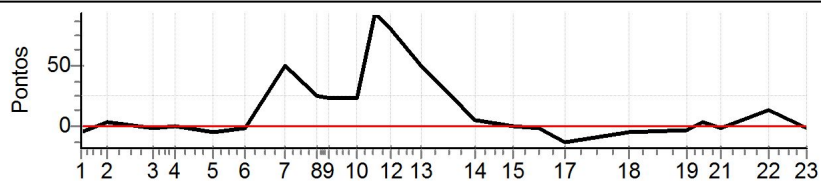

PC	Tp	Trc	DistPC	Ideal	Passagem	Pen	Erro	Pontos	NoPC	AtePC
N	12	12 / Flavio Roberto Kath / Rafain Walendowsky								
		Cat / NL / Largada Master / 12 / 14:26:00								
		Blumenau								
u	9°									
m										
PC	Tp	Trc	DistPC	Ideal	Passagem	Pen	Erro	Pontos	NoPC	AtePC
1	Tmp	3	75	14:56:07.88	14:56:07.38	0	0.5s	-5	12°	12°
2	Tmp	5	192	14:56:18.65	14:56:18.97	0	0.3s	+3	4°	11°
3	Tmp	8	392	14:56:37.76	14:56:37.56	0	0.2s	-2	6°	9°
4	Tmp	8	483	14:56:46.86	14:56:46.74	0	0.1s	-1	1°	3°
5	Tmp	11	666	14:57:02.41	14:57:01.91	0	0.5s	-5	9°	5°
6	Tmp	12	786	14:57:15.49	14:57:15.28	0	0.2s	-2	4°	6°
7	Tmp	15	915	14:57:31.29	14:57:36.27	0	5.0s	+50	14°	6°
8	Tmp	16	1042	14:57:45.14	14:57:47.61	0	2.5s	[+25]	13°	10°
9	Tmp	17	1086	14:57:50.08	14:57:52.23	0	2.2s	+22	13°	12°
10	Tmp	20	1189	14:58:01.16	14:58:03.39	0	2.2s	+22	13°	12°
11	Tmp	21	1256	14:58:08.96	14:58:18.28	0	9.3s	[+93]	13°	13°
12	Tmp	23	1308	14:58:15.41	14:58:23.45	0	8.0s	+80	12°	13°
13	Tmp	23	1410	14:58:27.65	14:58:32.65	0	5.0s	+50	11°	12°
14	Tmp	27	1600	14:58:49.33	14:58:49.84	0	0.5s	+5	5°	11°
15	Tmp	31	1723	14:59:05.54	14:59:05.43	0	0.1s	-1	2°	11°
16	Tmp	33	1805	14:59:15.64	14:59:15.48	0	0.2s	-2	1°	11°
17	Tmp	35	1891	14:59:26.54	14:59:25.18	0	1.4s	-14	8°	11°
18	Tmp	41	2092	14:59:53.22	14:59:52.75	0	0.5s	-5	6°	10°
19	Tmp	43	2265	15:00:16.63	15:00:16.27	0	0.4s	-4	3°	10°
20	Tmp	44	2327	15:00:23.09	15:00:23.40	0	0.3s	+3	3°	10°
21	Tmp	45	2396	15:00:30.89	15:00:30.67	0	0.2s	-2	3°	10°
22	Tmp	48	2543	15:00:49.95	15:00:51.23	0	1.3s	+13	3°	10°
23	Tmp	49	2667	15:01:05.91	15:01:05.73	0	0.2s	-2	2°	9°
Num	12	Pen	0	PCZ	0	Total PP	293	Col. Final	9°