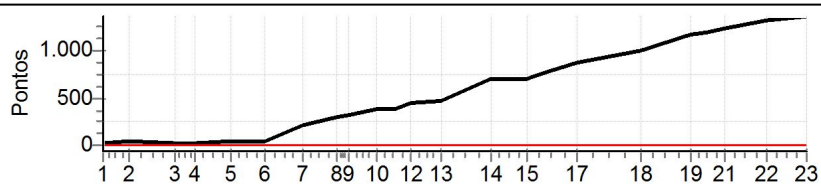

PC	Tp	Trc	DistPC	Ideal	Passagem	Pen	Erro	Pontos	NoPC	AtePC	
N	218	218 / Andre Minichelli Mazoni / Camila Leme Marques Mazoni									
		Cat / NL / Largada		Turismo / 17 / 15:16:00							
		Guarulhos									
m	22°										
PC	Tp	Trc	DistPC	Ideal	Passagem	Pen	Erro	Pontos	NoPC	AtePC	
1	Tmp	3	75	15:46:10.26	15:46:12.43	0	2.2s	+22	28 °	28 °	
2	Tmp	5	192	15:46:23.34	15:46:27.23	0	3.9s	+39	27 °	28 °	
3	Tmp	8	392	15:46:47.19	15:46:49.44	0	2.3s	+23	28 °	28 °	
4	Tmp	8	483	15:46:58.11	15:47:00.56	0	2.5s	[+25]	25 °	28 °	
5	Tmp	11	666	15:47:17.09	15:47:20.98	0	3.9s	+39	28 °	27 °	
6	Tmp	12	786	15:47:34.01	15:47:37.33	0	3.3s	+33	26 °	27 °	
7	Tmp	15	915	15:47:53.92	15:48:15.95	0	22.0s	+220	28 °	26 °	
8	Tmp	16	1042	15:48:11.83	15:48:42.24	0	30.4s	+304	27 °	27 °	
9	Tmp	17	1086	15:48:17.92	15:48:49.27	0	31.4s	+314	27 °	26 °	
10	Tmp	20	1189	15:48:32.17	15:49:10.73	0	38.6s	+386	27 °	25 °	
11	Tmp	21	1256	15:48:41.91	15:49:21.19	0	39.3s	+393	25 °	26 °	
12	Tmp	23	1308	15:48:50.05	15:49:34.11	0	44.1s	+441	25 °	26 °	
13	Tmp	23	1410	15:49:05.35	15:49:51.26	0	45.9s	+459	25 °	24 °	
14	Tmp	27	1600	15:49:32.19	15:50:42.13	0	1m09s	+699	26 °	24 °	
15	Tmp	31	1723	15:49:50.92	15:51:01.65	0	1m10s	+707	26 °	24 °	
16	Tmp	33	1805	15:50:02.74	15:51:21.21	0	1m18s	+785	26 °	24 °	
17	Tmp	35	1891	15:50:16.58	15:51:43.78	0	1m27s	+872	25 °	24 °	
18	Tmp	41	2092	15:50:49.48	15:52:30.58	0	1m41s	+1011	25 °	23 °	
19	Tmp	43	2265	15:51:15.72	15:53:12.93	0	1m57s	+1172	24 °	23 °	
20	Tmp	44	2327	15:51:23.53	15:53:23.14	0	1m59s	+1196	23 °	23 °	
21	Tmp	45	2396	15:51:33.19	15:53:36.67	0	2m03s	+1235	22 °	22 °	
22	Tmp	48	2543	15:51:55.49	15:54:08.18	0	2m12s	+1327	24 °	23 °	
23	Tmp	49	2667	15:52:15.87	15:54:32.50	0	2m16s	[+1366]	23 °	22 °	
Num	218	Pen	0	PCZ	0	Total PP	11677	Col. Final	22°