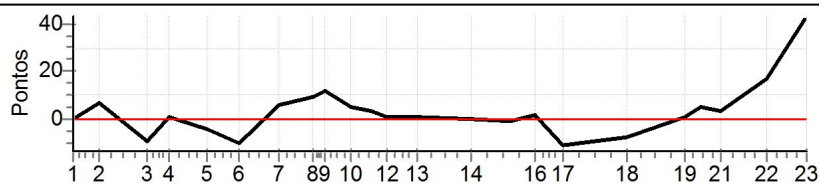

PC	Tp	Trc	DistPC	Ideal	Passagem	Pen	Erro	Pontos	NoPC	AtePC
N	1	1 / Paulo Roberto de Goes / Cristian Mueller								
		Cat / NL / Largada Master / 1 / 14:15:00								
		Joinville								
u	4°									
m										
PC	Tp	Trc	DistPC	Ideal	Passagem	Pen	Erro	Pontos	NoPC	AtePC
1	Tmp	3	75	14:45:07.88	14:45:07.92	0	0.0s	0	1°	1°
2	Tmp	5	192	14:45:18.65	14:45:19.36	0	0.7s	+7	7°	1°
3	Tmp	8	392	14:45:37.76	14:45:36.85	0	0.9s	-9	13°	12°
4	Tmp	8	483	14:45:46.86	14:45:46.98	0	0.1s	+1	3°	7°
5	Tmp	11	666	14:46:02.41	14:46:02.04	0	0.4s	-4	8°	7°
6	Tmp	12	786	14:46:15.49	14:46:14.48	0	1.0s	-10	13°	8°
7	Tmp	15	915	14:46:31.29	14:46:31.93	0	0.6s	+6	7°	9°
8	Tmp	16	1042	14:46:45.14	14:46:46.00	0	0.9s	+9	7°	8°
9	Tmp	17	1086	14:46:50.08	14:46:51.31	0	1.2s	+12	12°	9°
10	Tmp	20	1189	14:47:01.16	14:47:01.63	0	0.5s	+5	7°	9°
11	Tmp	21	1256	14:47:08.96	14:47:09.28	0	0.3s	+3	6°	8°
12	Tmp	23	1308	14:47:15.41	14:47:15.49	0	0.1s	+1	3°	7°
13	Tmp	23	1410	14:47:27.65	14:47:27.74	0	0.1s	+1	2°	7°
14	Tmp	27	1600	14:47:49.33	14:47:49.35	0	0.0s	0	1°	6°
15	Tmp	31	1723	14:48:05.54	14:48:05.48	0	0.1s	-1	4°	6°
16	Tmp	33	1805	14:48:15.64	14:48:15.86	0	0.2s	+2	3°	5°
17	Tmp	35	1891	14:48:26.54	14:48:25.49	0	1.1s	-11	7°	6°
18	Tmp	41	2092	14:48:53.22	14:48:52.38	0	0.8s	-8	10°	6°
19	Tmp	43	2265	14:49:16.63	14:49:16.69	0	0.1s	+1	1°	6°
20	Tmp	44	2327	14:49:23.09	14:49:23.60	0	0.5s	+5	5°	6°
21	Tmp	45	2396	14:49:30.89	14:49:31.14	0	0.3s	+3	5°	3°
22	Tmp	48	2543	14:49:49.95	14:49:51.61	0	1.7s	[+17]	7°	3°
23	Tmp	49	2667	14:50:05.91	14:50:10.25	0	4.3s	[+43]	9°	4°
Num	1	Pen	0	PCZ	2	Total PP	99	Col. Final	4°	