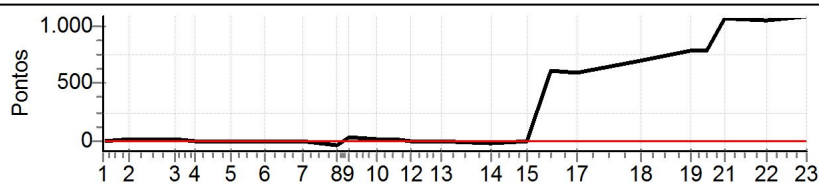

PC	Tp	Trc	DistPC	Ideal	Passagem	Pen	Erro	Pontos	NoPC	AtePC	
N	230	230 / Paulo Antonio Lacowicz / Ramon Paulo Lemos Lacowicz									
		Cat / NL / Largada		Turismo / 29 / 15:28:00							
		Fraiburgo									
m	19°										
PC	Tp	Trc	DistPC	Ideal	Passagem	Pen	Erro	Pontos	NoPC	AtePC	
1	Tmp	3	75	15:58:10.26	15:58:10.45	0	0.2s	+2	9°	9°	
2	Tmp	5	192	15:58:23.34	15:58:23.88	0	0.5s	+5	10°	11°	
3	Tmp	8	392	15:58:47.19	15:58:47.68	0	0.5s	+5	18°	17°	
4	Tmp	8	483	15:58:58.11	15:58:58.33	0	0.2s	+2	5°	14°	
5	Tmp	11	666	15:59:17.09	15:59:17.32	0	0.2s	+2	9°	12°	
6	Tmp	12	786	15:59:34.01	15:59:34.04	0	0.0s	0	1°	6°	
7	Tmp	15	915	15:59:53.92	15:59:53.63	0	0.3s	-3	6°	4°	
8	Tmp	16	1042	16:00:11.83	16:00:07.74	0	4.1s	-41	16°	10°	
9	Tmp	17	1086	16:00:17.92	16:00:20.96	0	3.0s	[+30]	13°	6°	
10	Tmp	20	1189	16:00:32.17	16:00:32.89	0	0.7s	+7	5°	7°	
11	Tmp	21	1256	16:00:41.91	16:00:42.49	0	0.6s	+6	6°	5°	
12	Tmp	23	1308	16:00:50.05	16:00:49.41	0	0.6s	-6	5°	6°	
13	Tmp	23	1410	16:01:05.35	16:01:05.69	0	0.3s	+3	3°	5°	
14	Tmp	27	1600	16:01:32.19	16:01:30.39	0	1.8s	-18	12°	6°	
15	Tmp	31	1723	16:01:50.92	16:01:49.51	0	1.4s	-14	11°	6°	
16	Tmp	33	1805	16:02:02.74	16:03:03.88	0	1m01s	+611	24°	6°	
17	Tmp	35	1891	16:02:16.58	16:03:15.65	0	59.1s	+591	24°	19°	
18	Tmp	41	2092	16:02:49.48	16:03:59.40	0	1m09s	+699	23°	19°	
19	Tmp	43	2265	16:03:15.72	16:04:34.53	0	1m18s	+788	22°	20°	
20	Tmp	44	2327	16:03:23.53	16:04:43.21	0	1m19s	+797	21°	18°	
21	Tmp	45	2396	16:03:33.19	16:05:21.02	0	1m47s	+1078	20°	18°	
22	Tmp	48	2543	16:03:55.49	16:05:41.57	0	1m46s	+1061	23°	19°	
23	Tmp	49	2667	16:04:15.87	16:06:05.19	0	1m49s	[+1093]	22°	19°	
Num	230	Pen	0	PCZ	1	Total PP	5739	Col. Final	19°