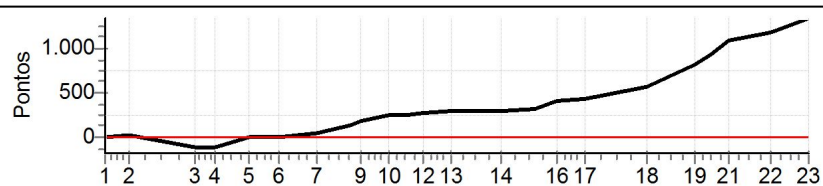

PC	Tp	Trc	DistPC	Ideal	Passagem	Pen	Erro	Pontos	NoPC	AtePC	
N u m	256	256 / Marcia Mary Colevati Ferreira / Joao Batista Ferreira									
		Cat / NL / Largada		Turismo Ligth / 6 / 15:41:00							
		Sao Paulo									
PC	Tp	Trc	DistPC	Ideal	Passagem	Pen	Erro	Pontos	NoPC	AtePC	
1	Tmp	3	75	16:11:11.60	16:11:12.52	0	0.9s	+9	4°	4°	
2	Tmp	5	192	16:11:26.06	16:11:29.49	0	3.4s	+34	9°	4°	
3	Tmp	8	392	16:12:06.14	16:11:54.97	0	11.2s	-112	8°	7°	
4	Tmp	8	483	16:12:18.27	16:12:08.22	0	10.1s	-101	7°	6°	
5	Tmp	11	666	16:12:39.10	16:12:40.21	0	1.1s	[+11]	2°	6°	
6	Tmp	12	786	16:12:58.36	16:12:57.64	0	0.7s	-7	1°	6°	
7	Tmp	15	915	16:13:21.26	16:13:25.00	0	3.7s	+37	4°	6°	
8	Tmp	16	1042	16:13:41.66	16:13:56.44	0	14.8s	+148	4°	5°	
9	Tmp	17	1086	16:13:48.56	16:14:07.29	0	18.7s	+187	4°	4°	
10	Tmp	20	1189	16:14:04.74	16:14:30.71	0	26.0s	+260	4°	4°	
11	Tmp	21	1256	16:14:15.87	16:14:42.48	0	26.6s	+266	4°	4°	
12	Tmp	23	1308	16:14:25.25	16:14:52.78	0	27.5s	+275	3°	4°	
13	Tmp	23	1410	16:14:42.74	16:15:11.82	0	29.1s	+291	5°	4°	
14	Tmp	27	1600	16:15:13.21	16:15:42.97	0	29.8s	+298	5°	4°	
15	Tmp	31	1723	16:15:34.70	16:16:06.28	0	31.6s	+316	5°	4°	
16	Tmp	33	1805	16:15:48.26	16:16:28.80	0	40.5s	+405	5°	4°	
17	Tmp	35	1891	16:16:04.26	16:16:48.80	0	44.5s	+445	5°	4°	
18	Tmp	41	2092	16:16:42.42	16:17:39.46	0	57.0s	+570	4°	3°	
19	Tmp	43	2265	16:17:12.53	16:18:34.54	0	1m22s	+820	4°	3°	
20	Tmp	44	2327	16:17:21.26	16:18:56.00	0	1m34s	+947	5°	3°	
21	Tmp	45	2396	16:17:32.26	16:19:21.44	0	1m49s	+1092	4°	3°	
22	Tmp	48	2543	16:17:57.98	16:19:57.81	0	1m59s	+1198	5°	3°	
23	Tmp	49	2667	16:18:21.64	16:20:37.09	0	2m15s	[+1355]	5°	3°	
Num	256	Pen	0	PCZ	0	Total PP	7818	Col. Final	3°