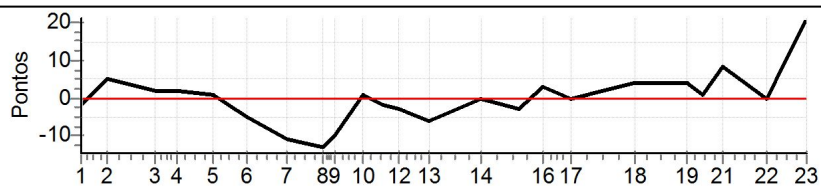

PC	Tp	Trc	DistPC	Ideal	Passagem	Pen	Erro	Pontos	NoPC	AtePC
N u m	228	228 / Wivalde Jonas Liebl / Adimar Diego MÜhlbauer								
		Cat / NL / Largada Turismo / 27 / 15:26:00								
		Sao Bento do Sul								
PC	Tp	Trc	DistPC	Ideal	Passagem	Pen	Erro	Pontos	NoPC	AtePC
1	Tmp	3	75	15:56:10.26	15:56:10.03	0	0.2s	-2	10⁰	10⁰
2	Tmp	5	192	15:56:23.34	15:56:23.83	0	0.5s	+5	11⁰	12⁰
3	Tmp	8	392	15:56:47.19	15:56:47.35	0	0.2s	+2	9⁰	10⁰
4	Tmp	8	483	15:56:58.11	15:56:58.34	0	0.2s	+2	6⁰	9⁰
5	Tmp	11	666	15:57:17.09	15:57:17.19	0	0.1s	+1	2⁰	6⁰
6	Tmp	12	786	15:57:34.01	15:57:33.47	0	0.5s	-5	7⁰	7⁰
7	Tmp	15	915	15:57:53.92	15:57:52.78	0	1.1s	-11	13⁰	5⁰
8	Tmp	16	1042	15:58:11.83	15:58:10.55	0	1.3s	[-13]	4⁰	4⁰
9	Tmp	17	1086	15:58:17.92	15:58:16.97	0	1.0s	-10	7⁰	5⁰
10	Tmp	20	1189	15:58:32.17	15:58:32.31	0	0.1s	+1	1⁰	4⁰
11	Tmp	21	1256	15:58:41.91	15:58:41.68	0	0.2s	-2	2⁰	4⁰
12	Tmp	23	1308	15:58:50.05	15:58:49.71	0	0.3s	-3	1⁰	3⁰
13	Tmp	23	1410	15:59:05.35	15:59:04.74	0	0.6s	-6	7⁰	4⁰
14	Tmp	27	1600	15:59:32.19	15:59:32.16	0	0.0s	0	1⁰	3⁰
15	Tmp	31	1723	15:59:50.92	15:59:50.66	0	0.3s	-3	2⁰	2⁰
16	Tmp	33	1805	16:00:02.74	16:00:03.03	0	0.3s	+3	4⁰	2⁰
17	Tmp	35	1891	16:00:16.58	16:00:16.58	0	0.0s	0	1⁰	2⁰
18	Tmp	41	2092	16:00:49.48	16:00:49.90	0	0.4s	+4	3⁰	2⁰
19	Tmp	43	2265	16:01:15.72	16:01:16.14	0	0.4s	+4	2⁰	2⁰
20	Tmp	44	2327	16:01:23.53	16:01:23.67	0	0.1s	+1	1⁰	1⁰
21	Tmp	45	2396	16:01:33.19	16:01:33.99	0	0.8s	+8	1⁰	1⁰
22	Tmp	48	2543	16:01:55.49	16:01:55.52	0	0.0s	0	1⁰	1⁰
23	Tmp	49	2667	16:02:15.87	16:02:17.92	0	2.1s	[+21]	7⁰	1⁰
Num	228	Pen	0	PCZ	3	Total PP	73	Col. Final	1⁰