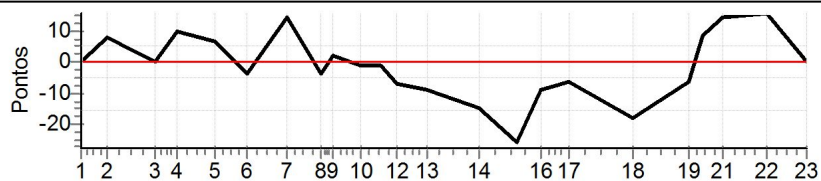

PC	Tp	Trc	DistPC	Ideal	Passagem	Pen	Erro	Pontos	NoPC	AtePC
N	101	101 / Marcelo Prevideli / Rafael Augusto Avelar E Pinto								
		Cat / NL / Largada Graduado / 1 / 14:30:00								
		Rio Negrinho								
u	7°									
m										
PC	Tp	Trc	DistPC	Ideal	Passagem	Pen	Erro	Pontos	NoPC	AtePC
1	Tmp	3	75	15:00:08.64	15:00:08.62	0	0.0s	0	4°	4°
2	Tmp	5	192	15:00:20.50	15:00:21.34	0	0.8s	+8	20°	6°
3	Tmp	8	392	15:00:42.12	15:00:42.12	0	0.0s	0	2°	2°
4	Tmp	8	483	15:00:52.05	15:00:53.07	0	1.0s	+10	22°	15°
5	Tmp	11	666	15:01:09.49	15:01:10.16	0	0.7s	+7	22°	20°
6	Tmp	12	786	15:01:24.58	15:01:24.19	0	0.4s	-4	5°	17°
7	Tmp	15	915	15:01:42.19	15:01:43.72	0	1.5s	+15	17°	18°
8	Tmp	16	1042	15:01:58.17	15:01:57.79	0	0.4s	-4	3°	13°
9	Tmp	17	1086	15:02:03.63	15:02:03.83	0	0.2s	+2	3°	6°
10	Tmp	20	1189	15:02:16.37	15:02:16.30	0	0.1s	-1	3°	5°
11	Tmp	21	1256	15:02:25.02	15:02:24.89	0	0.1s	-1	3°	4°
12	Tmp	23	1308	15:02:32.22	15:02:31.55	0	0.7s	-7	7°	4°
13	Tmp	23	1410	15:02:45.82	15:02:44.90	0	0.9s	-9	6°	4°
14	Tmp	27	1600	15:03:09.79	15:03:08.31	0	1.5s	-15	10°	6°
15	Tmp	31	1723	15:03:27.12	15:03:24.54	0	2.6s	[-26]	13°	6°
16	Tmp	33	1805	15:03:38.21	15:03:37.29	0	0.9s	-9	11°	6°
17	Tmp	35	1891	15:03:50.41	15:03:49.80	0	0.6s	-6	3°	6°
18	Tmp	41	2092	15:04:20.46	15:04:18.66	0	1.8s	[-18]	9°	6°
19	Tmp	43	2265	15:04:45.14	15:04:44.59	0	0.6s	-6	7°	5°
20	Tmp	44	2327	15:04:52.20	15:04:53.09	0	0.9s	+9	9°	5°
21	Tmp	45	2396	15:05:00.84	15:05:02.38	0	1.5s	+15	11°	6°
22	Tmp	48	2543	15:05:21.33	15:05:22.94	0	1.6s	+16	9°	7°
23	Pass	49	2667	15:05:39.24	15:05:39.84	0	0.6s	0	24°	7°
Num	101	Pen	0	PCZ	2	Total PP	144	Col. Final	7°