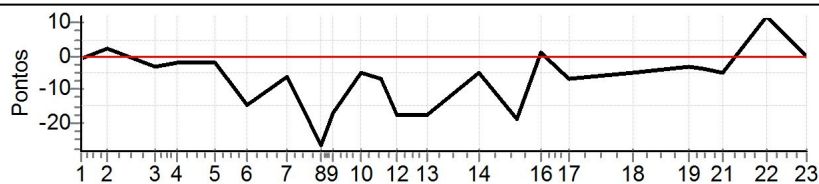

PC	Tp	Trc	DistPC	Ideal	Passagem	Pen	Erro	Pontos	NoPC	AtePC	
N	108	108 / Milton Roberto Dresch / Thiago Ferreira da Silva									
		Cat / NL / Largada		Graduado / 8 / 14:37:00							
		5º Estrela									
PC	Tp	Trc	DistPC	Ideal	Passagem	Pen	Erro	Pontos	NoPC	AtePC	
1	Tmp	3	75	15:07:08.64	15:07:08.52	0	0.1s	-1	10º	10º	
2	Tmp	5	192	15:07:20.50	15:07:20.73	0	0.2s	+2	10º	7º	
3	Tmp	8	392	15:07:42.12	15:07:41.79	0	0.3s	-3	16º	9º	
4	Tmp	8	483	15:07:52.05	15:07:51.83	0	0.2s	-2	9º	4º	
5	Tmp	11	666	15:08:09.49	15:08:09.28	0	0.2s	-2	9º	6º	
6	Tmp	12	786	15:08:24.58	15:08:23.13	0	1.5s	-15	23º	7º	
7	Tmp	15	915	15:08:42.19	15:08:41.59	0	0.6s	-6	11º	7º	
8	Tmp	16	1042	15:08:58.17	15:08:55.49	0	2.7s	[-27]	14º	11º	
9	Tmp	17	1086	15:09:03.63	15:09:01.95	0	1.7s	-17	14º	15º	
10	Tmp	20	1189	15:09:16.37	15:09:15.83	0	0.5s	-5	5º	11º	
11	Tmp	21	1256	15:09:25.02	15:09:24.35	0	0.7s	-7	15º	12º	
12	Tmp	23	1308	15:09:32.22	15:09:30.39	0	1.8s	-18	14º	11º	
13	Tmp	23	1410	15:09:45.82	15:09:44.04	0	1.8s	-18	11º	10º	
14	Tmp	27	1600	15:10:09.79	15:10:09.26	0	0.5s	-5	5º	8º	
15	Tmp	31	1723	15:10:27.12	15:10:25.22	0	1.9s	[-19]	11º	8º	
16	Tmp	33	1805	15:10:38.21	15:10:38.30	0	0.1s	+1	1º	8º	
17	Tmp	35	1891	15:10:50.41	15:10:49.70	0	0.7s	-7	4º	8º	
18	Tmp	41	2092	15:11:20.46	15:11:20.00	0	0.5s	-5	2º	7º	
19	Tmp	43	2265	15:11:45.14	15:11:44.81	0	0.3s	-3	3º	7º	
20	Tmp	44	2327	15:11:52.20	15:11:51.79	0	0.4s	-4	2º	6º	
21	Tmp	45	2396	15:12:00.84	15:12:00.30	0	0.5s	-5	3º	5º	
22	Tmp	48	2543	15:12:21.33	15:12:22.57	0	1.2s	+12	7º	5º	
23	Pass	49	2667	15:12:39.24	15:13:07.55	0	28.3s	0	17º	5º	
Num	108	Pen	0	PCZ	0	Total PP	138	Col. Final	5º