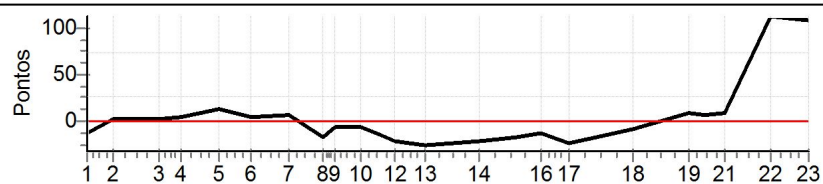

PC	Tp	Trc	DistPC	Ideal	Passagem	Pen	Erro	Pontos	NoPC	AtePC
N u m	13	13 / Acyr Hideki Rodrigues da Silva / Renan P. Medeiros								
		Cat / NL / Largada		Master / 13 / 14:27:00						
		Corupa								
PC	Tp	Trc	DistPC	Ideal	Passagem	Pen	Erro	Pontos	NoPC	AtePC
1	Tmp	3	75	14:57:07.88	14:57:06.59	0	1.3s	-13	14 °	14 °
2	Tmp	5	192	14:57:18.65	14:57:18.82	0	0.2s	+2	2 °	9 °
3	Tmp	8	392	14:57:37.76	14:57:37.85	0	0.1s	+1	3 °	7 °
4	Tmp	8	483	14:57:46.86	14:57:47.24	0	0.4s	+4	5 °	5 °
5	Tmp	11	666	14:58:02.41	14:58:03.60	0	1.2s	+12	13 °	11 °
6	Tmp	12	786	14:58:15.49	14:58:15.94	0	0.5s	+5	8 °	11 °
7	Tmp	15	915	14:58:31.29	14:58:31.96	0	0.7s	+7	8 °	10 °
8	Tmp	16	1042	14:58:45.14	14:58:43.46	0	1.7s	-17	12 °	11 °
9	Tmp	17	1086	14:58:50.08	14:58:49.44	0	0.6s	-6	8 °	10 °
10	Tmp	20	1189	14:59:01.16	14:59:00.49	0	0.7s	-7	9 °	10 °
11	Tmp	21	1256	14:59:08.96	14:59:07.50	0	1.5s	-15	11 °	10 °
12	Tmp	23	1308	14:59:15.41	14:59:13.35	0	2.1s	-21	10 °	10 °
13	Tmp	23	1410	14:59:27.65	14:59:25.08	0	2.6s	[-26]	8 °	10 °
14	Tmp	27	1600	14:59:49.33	14:59:47.26	0	2.1s	-21	11 °	10 °
15	Tmp	31	1723	15:00:05.54	15:00:03.75	0	1.8s	-18	10 °	10 °
16	Tmp	33	1805	15:00:15.64	15:00:14.24	0	1.4s	-14	9 °	9 °
17	Tmp	35	1891	15:00:26.54	15:00:24.27	0	2.3s	-23	10 °	9 °
18	Tmp	41	2092	15:00:53.22	15:00:52.46	0	0.8s	-8	9 °	9 °
19	Tmp	43	2265	15:01:16.63	15:01:17.41	0	0.8s	+8	6 °	9 °
20	Tmp	44	2327	15:01:23.09	15:01:23.82	0	0.7s	+7	7 °	9 °
21	Tmp	45	2396	15:01:30.89	15:01:31.81	0	0.9s	+9	6 °	9 °
22	Tmp	48	2543	15:01:49.95	15:02:01.19	0	11.2s	[+112]	11 °	9 °
23	Tmp	49	2667	15:02:05.91	15:02:16.74	0	10.8s	+108	11 °	10 °
Num	13	Pen	0	PCZ	0	Total PP	326	Col. Final	10°