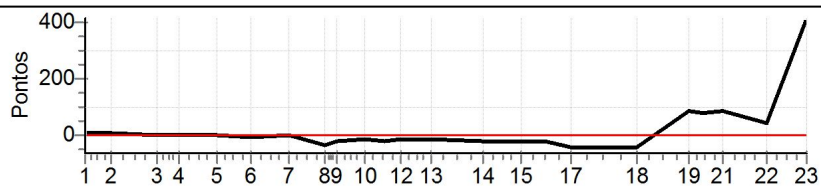

PC	Tp	Trc	DistPC	Ideal	Passagem	Pen	Erro	Pontos	NoPC	AtePC	
N	222	222 / Dirceu Araujo Salla / Robson Josué Osorio									
		Cat / NL / Largada		Turismo / 21 / 15:20:00							
		Curitiba									
u	9°										
m											
PC	Tp	Trc	DistPC	Ideal	Passagem	Pen	Erro	Pontos	NoPC	AtePC	
1	Tmp	3	75	15:50:10.26	15:50:10.33	0	0.1s	+1	3°	3°	
2	Tmp	5	192	15:50:23.34	15:50:23.75	0	0.4s	+4	8°	6°	
3	Tmp	8	392	15:50:47.19	15:50:46.73	0	0.5s	-5	19°	12°	
4	Tmp	8	483	15:50:58.11	15:50:57.68	0	0.4s	-4	11°	13°	
5	Tmp	11	666	15:51:17.09	15:51:16.59	0	0.5s	-5	17°	14°	
6	Tmp	12	786	15:51:34.01	15:51:32.88	0	1.1s	-11	17°	15°	
7	Tmp	15	915	15:51:53.92	15:51:53.79	0	0.1s	-1	4°	9°	
8	Tmp	16	1042	15:52:11.83	15:52:07.81	0	4.0s	-40	14°	14°	
9	Tmp	17	1086	15:52:17.92	15:52:15.57	0	2.4s	-24	11°	10°	
10	Tmp	20	1189	15:52:32.17	15:52:30.50	0	1.7s	-17	11°	11°	
11	Tmp	21	1256	15:52:41.91	15:52:39.69	0	2.2s	-22	11°	10°	
12	Tmp	23	1308	15:52:50.05	15:52:48.50	0	1.6s	-16	8°	9°	
13	Tmp	23	1410	15:53:05.35	15:53:03.69	0	1.7s	-17	10°	8°	
14	Tmp	27	1600	15:53:32.19	15:53:30.06	0	2.1s	-21	13°	9°	
15	Tmp	31	1723	15:53:50.92	15:53:48.19	0	2.7s	[-27]	14°	10°	
16	Tmp	33	1805	15:54:02.74	15:54:00.07	0	2.7s	-27	13°	10°	
17	Tmp	35	1891	15:54:16.58	15:54:12.18	0	4.4s	-44	13°	9°	
18	Tmp	41	2092	15:54:49.48	15:54:44.88	0	4.6s	-46	13°	9°	
19	Tmp	43	2265	15:55:15.72	15:55:23.98	0	8.3s	+83	15°	9°	
20	Tmp	44	2327	15:55:23.53	15:55:31.26	0	7.7s	+77	13°	8°	
21	Tmp	45	2396	15:55:33.19	15:55:41.43	0	8.2s	+82	10°	10°	
22	Tmp	48	2543	15:55:55.49	15:55:59.46	0	4.0s	+40	8°	9°	
23	Tmp	49	2667	15:56:15.87	15:56:57.26	0	41.4s	[+414]	17°	9°	
Num	222	Pen	0	PCZ	0	Total PP	587	Col. Final	9°