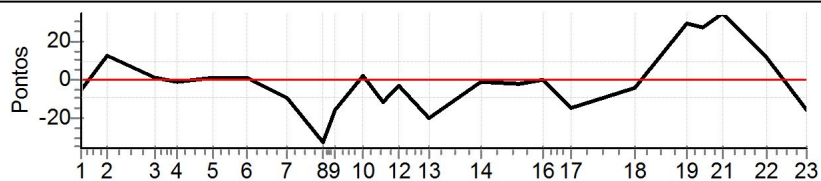

PC	Tp	Trc	DistPC	Ideal	Passagem	Pen	Erro	Pontos	NoPC	AtePC
N u m	225	225 / Denilson Bonfanti / Leandro Jose Machado								
		Cat / NL / Largada Turismo / 24 / 15:23:00								
		Sao Bento do Sul								
PC	Tp	Trc	DistPC	Ideal	Passagem	Pen	Erro	Pontos	NoPC	AtePC
1	Tmp	3	75	15:53:10.26	15:53:09.74	0	0.5s	-5	16 °	16 °
2	Tmp	5	192	15:53:23.34	15:53:24.57	0	1.2s	+12	24 °	22 °
3	Tmp	8	392	15:53:47.19	15:53:47.26	0	0.1s	+1	5 °	16 °
4	Tmp	8	483	15:53:58.11	15:53:57.98	0	0.1s	-1	3 °	10 °
5	Tmp	11	666	15:54:17.09	15:54:17.17	0	0.1s	+1	4 °	10 °
6	Tmp	12	786	15:54:34.01	15:54:34.15	0	0.1s	+1	3 °	4 °
7	Tmp	15	915	15:54:53.92	15:54:52.98	0	0.9s	-9	12 °	7 °
8	Tmp	16	1042	15:55:11.83	15:55:08.67	0	3.2s	-32	10 °	8 °
9	Tmp	17	1086	15:55:17.92	15:55:16.33	0	1.6s	-16	9 °	7 °
10	Tmp	20	1189	15:55:32.17	15:55:32.41	0	0.2s	+2	3 °	6 °
11	Tmp	21	1256	15:55:41.91	15:55:40.84	0	1.1s	-11	8 °	6 °
12	Tmp	23	1308	15:55:50.05	15:55:49.80	0	0.3s	-3	2 °	5 °
13	Tmp	23	1410	15:56:05.35	15:56:03.31	0	2.0s	-20	11 °	6 °
14	Tmp	27	1600	15:56:32.19	15:56:32.09	0	0.1s	-1	2 °	5 °
15	Tmp	31	1723	15:56:50.92	15:56:50.69	0	0.2s	-2	1 °	5 °
16	Tmp	33	1805	15:57:02.74	15:57:02.72	0	0.0s	0	1 °	5 °
17	Tmp	35	1891	15:57:16.58	15:57:15.17	0	1.4s	-14	10 °	5 °
18	Tmp	41	2092	15:57:49.48	15:57:49.05	0	0.4s	-4	4 °	5 °
19	Tmp	43	2265	15:58:15.72	15:58:18.64	0	2.9s	[+29]	9 °	5 °
20	Tmp	44	2327	15:58:23.53	15:58:26.24	0	2.7s	+27	7 °	4 °
21	Tmp	45	2396	15:58:33.19	15:58:36.56	0	3.4s	[+34]	4 °	4 °
22	Tmp	48	2543	15:58:55.49	15:58:56.62	0	1.1s	+11	2 °	4 °
23	Tmp	49	2667	15:59:15.87	15:59:14.35	0	1.5s	-15	5 °	4 °
Num	225	Pen	0	PCZ	1	Total PP	188	Col. Final	4°