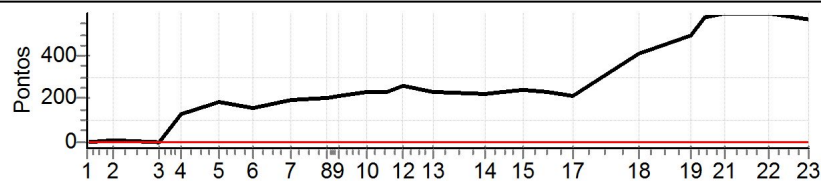

PC	Tp	Trc	DistPC	Ideal	Passagem	Pen	Erro	Pontos	NoPC	AtePC	
N	231	231 / Mauri Espindola / Marcio Schindwein									
		Cat / NL / Largada		Turismo / 30 / 15:29:00							
		Sao Jose									
u	18°										
m											
PC	Tp	Trc	DistPC	Ideal	Passagem	Pen	Erro	Pontos	NoPC	AtePC	
1	Tmp	3	75	15:59:10.26	15:59:10.64	0	0.4s	+4	13 °	13 °	
2	Tmp	5	192	15:59:23.34	15:59:24.47	0	1.1s	[+11]	23 °	18 °	
3	Tmp	8	392	15:59:47.19	15:59:47.17	0	0.0s	0	1 °	11 °	
4	Tmp	8	483	15:59:58.11	16:00:10.91	0	12.8s	+128	28 °	19 °	
5	Tmp	11	666	16:00:17.09	16:00:35.16	0	18.1s	+181	29 °	28 °	
6	Tmp	12	786	16:00:34.01	16:00:49.42	0	15.4s	+154	28 °	28 °	
7	Tmp	15	915	16:00:53.92	16:01:12.95	0	19.0s	+190	27 °	28 °	
8	Tmp	16	1042	16:01:11.83	16:01:32.13	0	20.3s	+203	25 °	28 °	
9	Tmp	17	1086	16:01:17.92	16:01:39.41	0	21.5s	+215	25 °	27 °	
10	Tmp	20	1189	16:01:32.17	16:01:55.51	0	23.3s	+233	24 °	26 °	
11	Tmp	21	1256	16:01:41.91	16:02:04.69	0	22.8s	+228	22 °	25 °	
12	Tmp	23	1308	16:01:50.05	16:02:16.02	0	26.0s	+260	23 °	25 °	
13	Tmp	23	1410	16:02:05.35	16:02:28.78	0	23.4s	+234	22 °	23 °	
14	Tmp	27	1600	16:02:32.19	16:02:53.89	0	21.7s	+217	22 °	23 °	
15	Tmp	31	1723	16:02:50.92	16:03:14.93	0	24.0s	+240	22 °	23 °	
16	Tmp	33	1805	16:03:02.74	16:03:26.16	0	23.4s	+234	21 °	23 °	
17	Tmp	35	1891	16:03:16.58	16:03:38.03	0	21.5s	+215	21 °	23 °	
18	Tmp	41	2092	16:03:49.48	16:04:29.90	0	40.4s	+404	20 °	22 °	
19	Tmp	43	2265	16:04:15.72	16:05:04.40	0	48.7s	+487	20 °	22 °	
20	Tmp	44	2327	16:04:23.53	16:05:20.79	0	57.3s	+573	19 °	20 °	
21	Tmp	45	2396	16:04:33.19	16:05:32.23	0	59.0s	[+590]	17 °	20 °	
22	Tmp	48	2543	16:04:55.49	16:05:54.20	0	58.7s	+587	17 °	20 °	
23	Tmp	49	2667	16:05:15.87	16:06:11.73	0	55.9s	+559	19 °	18 °	
Num	231	Pen	0	PCZ	1	Total PP	5546	Col. Final	18°