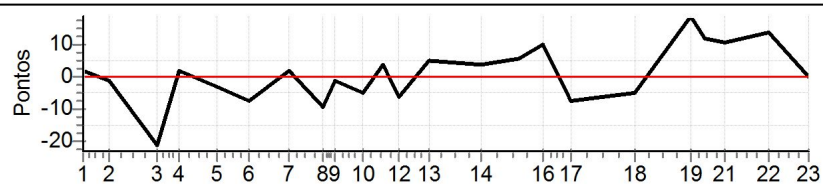

PC	Tp	Trc	DistPC	Ideal	Passagem	Pen	Erro	Pontos	NoPC	AtePC
N	106	106 / Alexandre Menezes Ferreira / Marcelo Almada Coelho Ritter								
		Cat / NL / Largada / Graduado / 6 / 14:35:00								
		Aparecida de Goiania								
u	4°									
m										
PC	Tp	Trc	DistPC	Ideal	Passagem	Pen	Erro	Pontos	NoPC	AtePC
1	Tmp	3	75	15:05:08.64	15:05:08.86	0	0.2s	+2	14 °	14 °
2	Tmp	5	192	15:05:20.50	15:05:20.41	0	0.1s	-1	7 °	8 °
3	Tmp	8	392	15:05:42.12	15:05:40.06	0	2.1s	[-21]	24 °	13 °
4	Tmp	8	483	15:05:52.05	15:05:52.29	0	0.2s	+2	10 °	8 °
5	Tmp	11	666	15:06:09.49	15:06:09.17	0	0.3s	-3	10 °	8 °
6	Tmp	12	786	15:06:24.58	15:06:23.84	0	0.7s	-7	9 °	10 °
7	Tmp	15	915	15:06:42.19	15:06:42.40	0	0.2s	+2	3 °	9 °
8	Tmp	16	1042	15:06:58.17	15:06:57.29	0	0.9s	-9	6 °	8 °
9	Tmp	17	1086	15:07:03.63	15:07:03.53	0	0.1s	-1	2 °	4 °
10	Tmp	20	1189	15:07:16.37	15:07:15.85	0	0.5s	-5	7 °	3 °
11	Tmp	21	1256	15:07:25.02	15:07:25.44	0	0.4s	+4	8 °	3 °
12	Tmp	23	1308	15:07:32.22	15:07:31.58	0	0.6s	-6	4 °	2 °
13	Tmp	23	1410	15:07:45.82	15:07:46.35	0	0.5s	+5	3 °	2 °
14	Tmp	27	1600	15:08:09.79	15:08:10.23	0	0.4s	+4	4 °	2 °
15	Tmp	31	1723	15:08:27.12	15:08:27.70	0	0.6s	+6	7 °	2 °
16	Tmp	33	1805	15:08:38.21	15:08:39.19	0	1.0s	+10	12 °	2 °
17	Tmp	35	1891	15:08:50.41	15:08:49.74	0	0.7s	-7	5 °	3 °
18	Tmp	41	2092	15:09:20.46	15:09:19.99	0	0.5s	-5	4 °	3 °
19	Tmp	43	2265	15:09:45.14	15:09:47.04	0	1.9s	[+19]	10 °	3 °
20	Tmp	44	2327	15:09:52.20	15:09:53.43	0	1.2s	+12	10 °	4 °
21	Tmp	45	2396	15:10:00.84	15:10:01.95	0	1.1s	+11	9 °	4 °
22	Tmp	48	2543	15:10:21.33	15:10:22.68	0	1.4s	+14	8 °	4 °
23	Pass	49	2667	15:10:39.24	15:10:38.49	0	0.8s	0	19 °	4 °
Num	106	Pen	0	PCZ	0	Total PP	116	Col. Final	4°