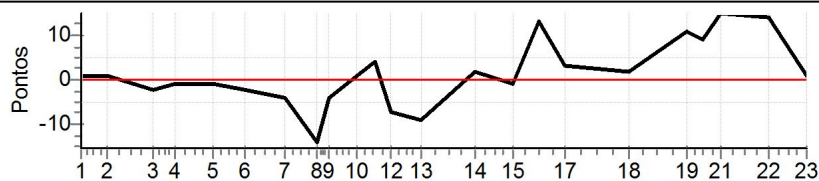

PC	Tp	Trc	DistPC	Ideal	Passagem	Pen	Erro	Pontos	NoPC	AtePC	
N	5	5 / Leandro Pereira Moor / Claudio Roberto Flores									
		Cat / NL / Largada		Master / 5 / 14:19:00							
		Apucarana									
PC	Tp	Trc	DistPC	Ideal	Passagem	Pen	Erro	Pontos	NoPC	AtePC	
1	Tmp	3	75	14:49:07.88	14:49:07.99	0	0.1s	+1	5°	5°	
2	Tmp	5	192	14:49:18.65	14:49:18.70	0	0.1s	+1	1°	2°	
3	Tmp	8	392	14:49:37.76	14:49:37.54	0	0.2s	-2	8°	1°	
4	Tmp	8	483	14:49:46.86	14:49:46.77	0	0.1s	-1	2°	1°	
5	Tmp	11	666	14:50:02.41	14:50:02.32	0	0.1s	-1	3°	1°	
6	Tmp	12	786	14:50:15.49	14:50:15.29	0	0.2s	-2	5°	1°	
7	Tmp	15	915	14:50:31.29	14:50:30.91	0	0.4s	-4	5°	1°	
8	Tmp	16	1042	14:50:45.14	14:50:43.71	0	1.4s	[-14]	11°	1°	
9	Tmp	17	1086	14:50:50.08	14:50:49.66	0	0.4s	-4	6°	1°	
10	Tmp	20	1189	14:51:01.16	14:51:01.27	0	0.1s	+1	3°	1°	
11	Tmp	21	1256	14:51:08.96	14:51:09.36	0	0.4s	+4	7°	1°	
12	Tmp	23	1308	14:51:15.41	14:51:14.75	0	0.7s	-7	7°	2°	
13	Tmp	23	1410	14:51:27.65	14:51:26.78	0	0.9s	-9	6°	3°	
14	Tmp	27	1600	14:51:49.33	14:51:49.51	0	0.2s	+2	4°	3°	
15	Tmp	31	1723	14:52:05.54	14:52:05.40	0	0.1s	-1	3°	3°	
16	Tmp	33	1805	14:52:15.64	14:52:16.94	0	1.3s	+13	8°	3°	
17	Tmp	35	1891	14:52:26.54	14:52:26.87	0	0.3s	+3	2°	3°	
18	Tmp	41	2092	14:52:53.22	14:52:53.41	0	0.2s	+2	3°	2°	
19	Tmp	43	2265	14:53:16.63	14:53:17.74	0	1.1s	+11	8°	3°	
20	Tmp	44	2327	14:53:23.09	14:53:23.96	0	0.9s	+9	9°	3°	
21	Tmp	45	2396	14:53:30.89	14:53:32.39	0	1.5s	[+15]	8°	4°	
22	Tmp	48	2543	14:53:49.95	14:53:51.39	0	1.4s	+14	5°	5°	
23	Tmp	49	2667	14:54:05.91	14:54:06.03	0	0.1s	+1	1°	3°	
Num	5	Pen	0	PCZ	0	Total PP	93	Col. Final	3°