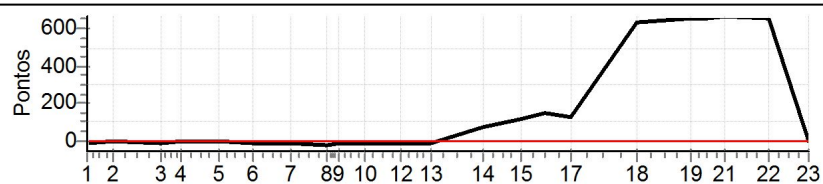

PC	Tp	Trc	DistPC	Ideal	Passagem	Pen	Erro	Pontos	NoPC	AtePC
N u m	110	110 / Waldir Hudson Barbosa / Maria Eveli Giani Barbosa								
		Cat / NL / Largada | Graduado / 10 / 14:39:00								
		Bragança Paulista								
PC	Tp	Trc	DistPC	Ideal	Passagem	Pen	Erro	Pontos	NoPC	AtePC
1	Tmp	3	75	15:09:08.64	15:09:08.17	0	0.5s	-5	21 °	21 °
2	Tmp	5	192	15:09:20.50	15:09:20.65	0	0.2s	+2	9 °	18 °
3	Tmp	8	392	15:09:42.12	15:09:41.65	0	0.5s	-5	18 °	18 °
4	Tmp	8	483	15:09:52.05	15:09:51.81	0	0.2s	-2	8 °	16 °
5	Tmp	11	666	15:10:09.49	15:10:09.28	0	0.2s	-2	8 °	14 °
6	Tmp	12	786	15:10:24.58	15:10:23.43	0	1.2s	-12	21 °	12 °
7	Tmp	15	915	15:10:42.19	15:10:41.77	0	0.4s	-4	6 °	11 °
8	Tmp	16	1042	15:10:58.17	15:10:56.20	0	2.0s	[-20]	9 °	12 °
9	Tmp	17	1086	15:11:03.63	15:11:02.47	0	1.2s	-12	12 °	12 °
10	Tmp	20	1189	15:11:16.37	15:11:15.72	0	0.7s	-7	9 °	10 °
11	Tmp	21	1256	15:11:25.02	15:11:24.31	0	0.7s	-7	14 °	10 °
12	Tmp	23	1308	15:11:32.22	15:11:30.81	0	1.4s	-14	12 °	9 °
13	Tmp	23	1410	15:11:45.82	15:11:44.87	0	1.0s	-10	7 °	8 °
14	Tmp	27	1600	15:12:09.79	15:12:17.79	0	8.0s	+80	16 °	9 °
15	Tmp	31	1723	15:12:27.12	15:12:38.82	0	11.7s	+117	16 °	16 °
16	Tmp	33	1805	15:12:38.21	15:12:53.01	0	14.8s	+148	16 °	16 °
17	Tmp	35	1891	15:12:50.41	15:13:02.96	0	12.6s	+126	16 °	16 °
18	Tmp	41	2092	15:13:20.46	15:14:23.21	0	1m02s	+628	20 °	16 °
19	Tmp	43	2265	15:13:45.14	15:14:50.05	0	1m04s	+649	20 °	16 °
20	Tmp	44	2327	15:13:52.20	15:14:57.89	0	1m05s	+657	20 °	16 °
21	Tmp	45	2396	15:14:00.84	15:15:07.14	0	1m06s	[+663]	19 °	16 °
22	Tmp	48	2543	15:14:21.33	15:15:26.27	0	1m04s	+649	18 °	18 °
23	Pass	49	2667	15:14:39.24	15:15:44.48	0	1m05s	0	15 °	17 °
Num	110	Pen	0	PCZ	0	Total PP	3136	Col. Final	17°