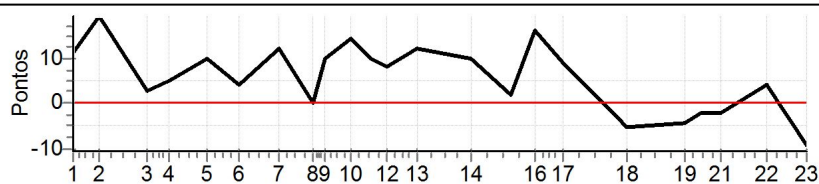

PC	Tp	Trc	DistPC	Ideal	Passagem	Pen	Erro	Pontos	NoPC	AtePC
N	4	4 / Leandro Rodrigo Riffel / Roberto Luiz Spessatto								
		Cat / NL / Largada Master / 4 / 14:18:00								
		Piratuba								
u										
m										
PC	Tp	Trc	DistPC	Ideal	Passagem	Pen	Erro	Pontos	NoPC	AtePC
1	Tmp	3	75	14:48:07.88	14:48:09.02	0	1.1s	+11	13 °	13 °
2	Tmp	5	192	14:48:18.65	14:48:20.54	0	1.9s	[+19]	14 °	14 °
3	Tmp	8	392	14:48:37.76	14:48:38.06	0	0.3s	+3	10 °	13 °
4	Tmp	8	483	14:48:46.86	14:48:47.33	0	0.5s	+5	11 °	13 °
5	Tmp	11	666	14:49:02.41	14:49:03.45	0	1.0s	+10	11 °	13 °
6	Tmp	12	786	14:49:15.49	14:49:15.93	0	0.4s	+4	7 °	13 °
7	Tmp	15	915	14:49:31.29	14:49:32.45	0	1.2s	+12	10 °	13 °
8	Tmp	16	1042	14:49:45.14	14:49:45.18	0	0.0s	0	1 °	12 °
9	Tmp	17	1086	14:49:50.08	14:49:51.08	0	1.0s	+10	10 °	11 °
10	Tmp	20	1189	14:50:01.16	14:50:02.59	0	1.4s	+14	12 °	11 °
11	Tmp	21	1256	14:50:08.96	14:50:09.96	0	1.0s	+10	10 °	11 °
12	Tmp	23	1308	14:50:15.41	14:50:16.21	0	0.8s	+8	8 °	9 °
13	Tmp	23	1410	14:50:27.65	14:50:28.88	0	1.2s	+12	7 °	9 °
14	Tmp	27	1600	14:50:49.33	14:50:50.35	0	1.0s	+10	8 °	9 °
15	Tmp	31	1723	14:51:05.54	14:51:05.78	0	0.2s	+2	5 °	9 °
16	Tmp	33	1805	14:51:15.64	14:51:17.24	0	1.6s	[+16]	10 °	8 °
17	Tmp	35	1891	14:51:26.54	14:51:27.48	0	0.9s	+9	6 °	8 °
18	Tmp	41	2092	14:51:53.22	14:51:52.77	0	0.5s	-5	7 °	8 °
19	Tmp	43	2265	14:52:16.63	14:52:16.28	0	0.4s	-4	4 °	8 °
20	Tmp	44	2327	14:52:23.09	14:52:22.85	0	0.2s	-2	1 °	8 °
21	Tmp	45	2396	14:52:30.89	14:52:30.70	0	0.2s	-2	4 °	7 °
22	Tmp	48	2543	14:52:49.95	14:52:50.39	0	0.4s	+4	1 °	7 °
23	Tmp	49	2667	14:53:05.91	14:53:05.04	0	0.9s	-9	5 °	7 °
Num	4	Pen	0	PCZ	1	Total PP	146	Col. Final	7°