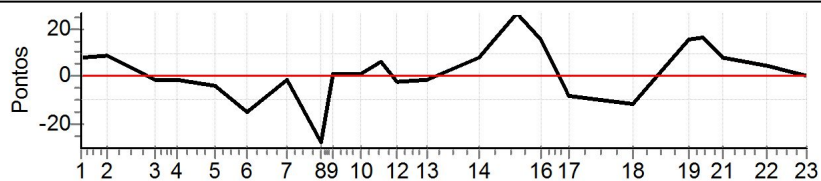

PC	Tp	Trc	DistPC	Ideal	Passagem	Pen	Erro	Pontos	NoPC	AtePC	
N	111	111 / Sandra Dias / Minae Miyauti									
		Cat / NL / Largada		Graduado / 11 / 14:40:00							
		Santana do Parnaiba									
m	6°										
PC	Tp	Trc	DistPC	Ideal	Passagem	Pen	Erro	Pontos	NoPC	AtePC	
1	Tmp	3	75	15:10:08.64	15:10:09.48	0	0.8s	+8	23 °	23 °	
2	Tmp	5	192	15:10:20.50	15:10:21.44	0	0.9s	+9	21 °	23 °	
3	Tmp	8	392	15:10:42.12	15:10:42.01	0	0.1s	-1	4 °	22 °	
4	Tmp	8	483	15:10:52.05	15:10:51.94	0	0.1s	-1	3 °	18 °	
5	Tmp	11	666	15:11:09.49	15:11:09.06	0	0.4s	-4	13 °	17 °	
6	Tmp	12	786	15:11:24.58	15:11:23.13	0	1.5s	-15	22 °	20 °	
7	Tmp	15	915	15:11:42.19	15:11:42.06	0	0.1s	-1	2 °	14 °	
8	Tmp	16	1042	15:11:58.17	15:11:55.40	0	2.8s	[-28]	16 °	15 °	
9	Tmp	17	1086	15:12:03.63	15:12:03.76	0	0.1s	+1	1 °	10 °	
10	Tmp	20	1189	15:12:16.37	15:12:16.51	0	0.1s	+1	1 °	7 °	
11	Tmp	21	1256	15:12:25.02	15:12:25.60	0	0.6s	+6	11 °	7 °	
12	Tmp	23	1308	15:12:32.22	15:12:31.98	0	0.2s	-2	1 °	5 °	
13	Tmp	23	1410	15:12:45.82	15:12:45.73	0	0.1s	-1	2 °	3 °	
14	Tmp	27	1600	15:13:09.79	15:13:10.63	0	0.8s	+8	7 °	3 °	
15	Tmp	31	1723	15:13:27.12	15:13:29.79	0	2.7s	[+27]	15 °	4 °	
16	Tmp	33	1805	15:13:38.21	15:13:39.80	0	1.6s	+16	14 °	5 °	
17	Tmp	35	1891	15:13:50.41	15:13:49.61	0	0.8s	-8	7 °	5 °	
18	Tmp	41	2092	15:14:20.46	15:14:19.24	0	1.2s	-12	8 °	5 °	
19	Tmp	43	2265	15:14:45.14	15:14:46.76	0	1.6s	+16	9 °	6 °	
20	Tmp	44	2327	15:14:52.20	15:14:53.87	0	1.7s	+17	11 °	7 °	
21	Tmp	45	2396	15:15:00.84	15:15:01.60	0	0.8s	+8	7 °	7 °	
22	Tmp	48	2543	15:15:21.33	15:15:21.78	0	0.5s	+5	3 °	6 °	
23	Pass	49	2667	15:15:39.24	15:15:39.32	0	0.1s	0	14 °	6 °	
Num	111	Pen	0	PCZ	0	Total PP	140	Col. Final	6°