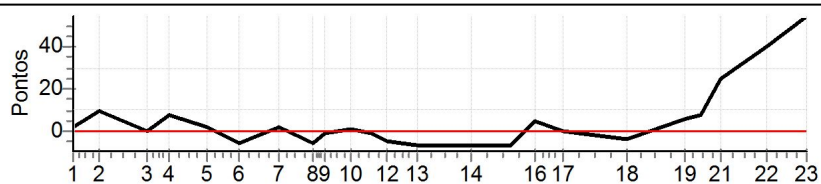

PC	Tp	Trc	DistPC	Ideal	Passagem	Pen	Erro	Pontos	NoPC	AtePC
N	2	2 / Fabio de Lima Carvalho / Jose Aristoteles Fiuza Neto								
		Cat / NL / Largada Master / 2 / 14:16:00								
		Belo Horizonte								
u										
m										
PC	Tp	Trc	DistPC	Ideal	Passagem	Pen	Erro	Pontos	NoPC	AtePC
1	Tmp	3	75	14:46:07.88	14:46:08.04	0	0.2s	+2	8°	8°
2	Tmp	5	192	14:46:18.65	14:46:19.55	0	0.9s	+9	10°	8°
3	Tmp	8	392	14:46:37.76	14:46:37.72	0	0.0s	0	2°	2°
4	Tmp	8	483	14:46:46.86	14:46:47.61	0	0.8s	+8	13°	9°
5	Tmp	11	666	14:47:02.41	14:47:02.61	0	0.2s	+2	5°	8°
6	Tmp	12	786	14:47:15.49	14:47:14.94	0	0.6s	-6	11°	7°
7	Tmp	15	915	14:47:31.29	14:47:31.51	0	0.2s	+2	2°	7°
8	Tmp	16	1042	14:47:45.14	14:47:44.52	0	0.6s	-6	5°	6°
9	Tmp	17	1086	14:47:50.08	14:47:50.01	0	0.1s	-1	2°	6°
10	Tmp	20	1189	14:48:01.16	14:48:01.29	0	0.1s	+1	5°	5°
11	Tmp	21	1256	14:48:08.96	14:48:08.88	0	0.1s	-1	4°	3°
12	Tmp	23	1308	14:48:15.41	14:48:14.94	0	0.5s	-5	5°	4°
13	Tmp	23	1410	14:48:27.65	14:48:26.98	0	0.7s	-7	4°	4°
14	Tmp	27	1600	14:48:49.33	14:48:48.68	0	0.7s	-7	7°	4°
15	Tmp	31	1723	14:49:05.54	14:49:04.86	0	0.7s	-7	8°	5°
16	Tmp	33	1805	14:49:15.64	14:49:16.15	0	0.5s	+5	6°	6°
17	Tmp	35	1891	14:49:26.54	14:49:26.52	0	0.0s	0	1°	4°
18	Tmp	41	2092	14:49:53.22	14:49:52.86	0	0.4s	-4	4°	4°
19	Tmp	43	2265	14:50:16.63	14:50:17.23	0	0.6s	+6	5°	4°
20	Tmp	44	2327	14:50:23.09	14:50:23.88	0	0.8s	+8	8°	4°
21	Tmp	45	2396	14:50:30.89	14:50:33.42	0	2.5s	[+25]	11°	5°
22	Tmp	48	2543	14:50:49.95	14:50:53.93	0	4.0s	+40	10°	4°
23	Tmp	49	2667	14:51:05.91	14:51:11.43	0	5.5s	[+55]	10°	6°
Num	2	Pen	0	PCZ	2	Total PP	127	Col. Final	6°