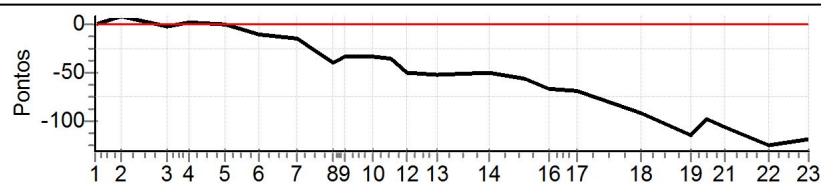

PC	Tp	Trc	DistPC	Ideal	Passagem	Pen	Erro	Pontos	NoPC	AtePC	
N u m	227	227 / Jorge Larri Taufer / Rogerio Acunha									
		Cat / NL / Largada		Turismo / 26 / 15:25:00							
		Concordia									
PC	Tp	Trc	DistPC	Ideal	Passagem	Pen	Erro	Pontos	NoPC	AtePC	
1	Tmp	3	75	15:55:10.26	15:55:10.30	0	0.0s	0	1°	1°	
2	Tmp	5	192	15:55:23.34	15:55:24.11	0	0.8s	+8	20°	3°	
3	Tmp	8	392	15:55:47.19	15:55:46.94	0	0.3s	-3	11°	8°	
4	Tmp	8	483	15:55:58.11	15:55:58.32	0	0.2s	+2	7°	8°	
5	Tmp	11	666	15:56:17.09	15:56:16.97	0	0.1s	-1	3°	5°	
6	Tmp	12	786	15:56:34.01	15:56:32.93	0	1.1s	[-11]	15°	10°	
7	Tmp	15	915	15:56:53.92	15:56:52.48	0	1.4s	[-14]	15°	13°	
8	Tmp	16	1042	15:57:11.83	15:57:07.88	0	4.0s	-40	13°	15°	
9	Tmp	17	1086	15:57:17.92	15:57:14.51	0	3.4s	-34	15°	16°	
10	Tmp	20	1189	15:57:32.17	15:57:28.78	0	3.4s	-34	17°	17°	
11	Tmp	21	1256	15:57:41.91	15:57:38.46	0	3.5s	-35	13°	15°	
12	Tmp	23	1308	15:57:50.05	15:57:45.01	0	5.0s	-50	15°	14°	
13	Tmp	23	1410	15:58:05.35	15:58:00.23	0	5.1s	-51	18°	15°	
14	Tmp	27	1600	15:58:32.19	15:58:27.28	0	4.9s	-49	16°	16°	
15	Tmp	31	1723	15:58:50.92	15:58:45.35	0	5.6s	-56	17°	16°	
16	Tmp	33	1805	15:59:02.74	15:58:56.11	0	6.6s	-66	17°	15°	
17	Tmp	35	1891	15:59:16.58	15:59:09.69	0	6.9s	-69	17°	14°	
18	Tmp	41	2092	15:59:49.48	15:59:40.37	0	9.1s	-91	17°	15°	
19	Tmp	43	2265	16:00:15.72	16:00:04.39	0	11.3s	-113	16°	15°	
20	Tmp	44	2327	16:00:23.53	16:00:13.73	0	9.8s	-98	15°	15°	
21	Tmp	45	2396	16:00:33.19	16:00:22.72	0	10.5s	-105	11°	15°	
22	Tmp	48	2543	16:00:55.49	16:00:43.07	0	12.4s	-124	12°	14°	
23	Tmp	49	2667	16:01:15.87	16:01:04.10	0	11.8s	-118	12°	13°	
Num	227	Pen	0	PCZ	1	Total PP	1147	Col. Final	13°