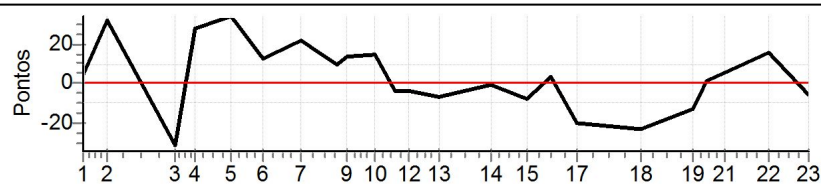

PC	Tp	Trc	DistPC	Ideal	Passagem	Pen	Erro	Pontos	NoPC	AtePC
N u m	251	251 / Suzana Veloso Rodrigues / Giuliano Marcio Rodrigues								
		Cat / NL / Largada Turismo Ligth / 1 / 15:36:00								
		Sao Paulo								
PC	Tp	Trc	DistPC	Ideal	Passagem	Pen	Erro	Pontos	NoPC	AtePC
1	Tmp	3	75	16:06:11.60	16:06:12.06	0	0.5s	+5	1°	1°
2	Tmp	5	192	16:06:26.06	16:06:29.28	0	3.2s	+32	8°	1°
3	Tmp	8	392	16:07:06.14	16:07:03.07	0	3.1s	-31	3°	4°
4	Tmp	8	483	16:07:18.27	16:07:21.11	0	2.8s	[+28]	5°	3°
5	Tmp	11	666	16:07:39.10	16:07:42.53	0	3.4s	[+34]	5°	3°
6	Tmp	12	786	16:07:58.36	16:07:59.66	0	1.3s	+13	2°	3°
7	Tmp	15	915	16:08:21.26	16:08:23.49	0	2.2s	+22	3°	3°
8	Tmp	16	1042	16:08:41.66	16:08:42.67	0	1.0s	+10	1°	3°
9	Tmp	17	1086	16:08:48.56	16:08:49.93	0	1.4s	+14	1°	2°
10	Tmp	20	1189	16:09:04.74	16:09:06.25	0	1.5s	+15	1°	2°
11	Tmp	21	1256	16:09:15.87	16:09:15.49	0	0.4s	-4	1°	2°
12	Tmp	23	1308	16:09:25.25	16:09:24.90	0	0.4s	-4	1°	1°
13	Tmp	23	1410	16:09:42.74	16:09:42.00	0	0.7s	-7	1°	1°
14	Tmp	27	1600	16:10:13.21	16:10:13.11	0	0.1s	-1	1°	1°
15	Tmp	31	1723	16:10:34.70	16:10:33.93	0	0.8s	-8	1°	1°
16	Tmp	33	1805	16:10:48.26	16:10:48.62	0	0.4s	+4	1°	1°
17	Tmp	35	1891	16:11:04.26	16:11:02.28	0	2.0s	-20	1°	1°
18	Tmp	41	2092	16:11:42.42	16:11:40.08	0	2.3s	-23	2°	1°
19	Tmp	43	2265	16:12:12.53	16:12:11.20	0	1.3s	-13	1°	1°
20	Tmp	44	2327	16:12:21.26	16:12:21.32	0	0.1s	+1	1°	1°
21	Tmp	45	2396	16:12:32.26	16:12:32.84	0	0.6s	+6	1°	1°
22	Tmp	48	2543	16:12:57.98	16:12:59.54	0	1.6s	+16	1°	1°
23	Tmp	49	2667	16:13:21.64	16:13:21.01	0	0.6s	-6	1°	1°
Num	251	Pen	0	PCZ	0	Total PP	255	Col. Final	1°