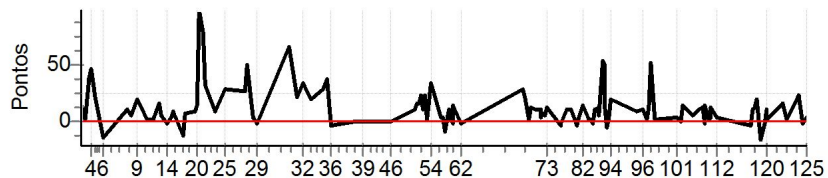

Performance Individual

PC	Tp	Trc	DistPC	Ideal	Passagem	Pen	Erro	Pontos	NoPC	AtePC
120	Tmp	462	2.116	11:54:42.33	11:54:42.44	0	0.1s	+1	2°	2°
121	Tmp	468	0.640	11:58:28.39	11:58:29.97	0	1.6s	+16	7°	2°
122	Tmp	470	0.993	11:59:16.40	11:59:16.63	0	0.2s	+2	4°	2°
123	Tmp	474	0.461	12:02:08.44	12:02:10.70	0	2.3s	[+23]	2°	2°
124	Tmp	480	0.928	12:03:05.01	12:03:04.92	0	0.1s	-1	1°	2°
125	Tmp	482	1.346	12:03:57.62	12:03:58.03	0	0.4s	+4	2°	2°

Etapa B	Num 68	Pen 0	PCZ 1	Total PP 484	PG 15

Num 38	A PG 15	2°	B PG 15	2°	Tot PG 30	Col. 2°