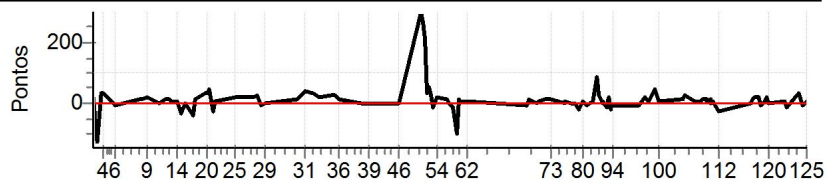

Performance Individual

PC	Tp	Trc	DistPC	Ideal	Passagem	Pen	Erro	Pontos	NoPC	AtePC
120	Tmp	462	2.116	11:48:42.33	11:48:41.79	0	0.5s	-5	4°	3°
121	Tmp	468	0.640	11:52:28.39	11:52:29.12	0	0.7s	+7	3°	3°
122	Tmp	470	0.993	11:53:16.40	11:53:14.48	0	1.9s	-19	11°	3°
123	Tmp	474	0.461	11:56:08.44	11:56:11.74	0	3.3s	+33	3°	3°
124	Tmp	480	0.928	11:57:05.01	11:57:04.03	0	1.0s	-10	3°	3°
125	Tmp	482	1.346	11:57:57.62	11:57:57.94	0	0.3s	+3	1°	3°

Etapa B	Num 61	Pen 0	PCZ 0	Total PP 544	PG 13

Num 32	A PG 11	5°	B PG 13	3°	Tot PG 24	Col. 3°