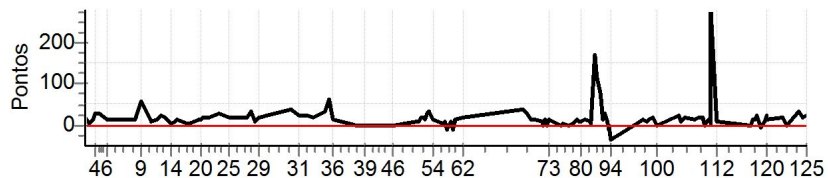

Performance Individual

PC	Tp	Trc	DistPC	Ideal	Passagem	Pen	Erro	Pontos	NoPC	AtePC
120	Tmp	462	2.116	11:58:42.33	11:58:43.81	0	1.5s	+15	8°	6°
121	Tmp	468	0.640	12:02:28.39	12:02:30.51	0	2.1s	+21	10°	6°
122	Tmp	470	0.993	12:03:16.40	12:03:16.64	0	0.2s	+2	3°	6°
123	Tmp	474	0.461	12:06:08.44	12:06:12.08	0	3.6s	+36	5°	6°
124	Tmp	480	0.928	12:07:05.01	12:07:06.80	0	1.8s	+18	6°	6°
125	Tmp	482	1.346	12:07:57.62	12:07:59.90	0	2.3s	+23	7°	6°

Etapa B	Num 73	Pen 0	PCZ 3	Total PP 1085	PG 10

Num 42	A PG 13	3°	B PG 10	6°	Tot PG 23	Col. 5°