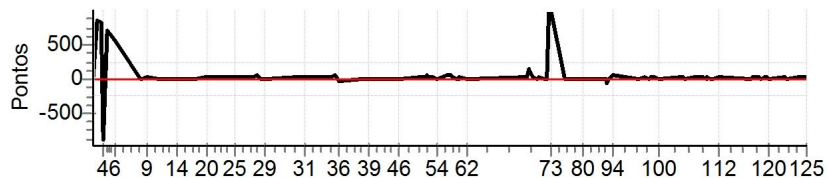

Performance Individual

PC	Tp	Trc	DistPC	Ideal	Passagem	Pen	Erro	Pontos	NoPC	AtePC
120	Tmp	462	2.116	12:00:42.33	12:00:43.31	0	1.0s	+10	7°	10°
121	Tmp	468	0.640	12:04:28.39	12:04:30.50	0	2.1s	+21	9°	10°
122	Tmp	470	0.993	12:05:16.40	12:05:17.16	0	0.8s	+8	9°	10°
123	Tmp	474	0.461	12:08:08.44	12:08:12.17	0	3.7s	+37	6°	10°
124	Tmp	480	0.928	12:09:05.01	12:09:08.41	0	3.4s	+34	8°	8°
125	Tmp	482	1.346	12:09:57.62	12:10:00.88	0	3.3s	+33	9°	8°

Etapa B	Num	77	Pen	0	PCZ	1	Total PP	2842	PG	8

Num	44	A PG	8	8°	B PG	8	8°	Tot PG	16	Col.	7°