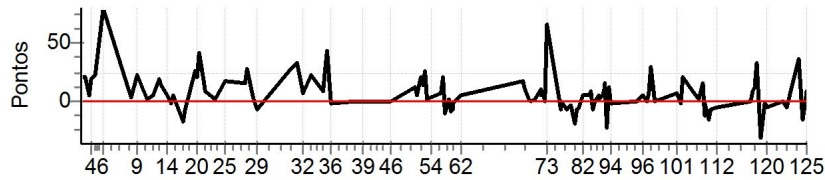

Performance Individual

PC	Tp	Trc	DistPC	Ideal	Passagem	Pen	Erro	Pontos	NoPC	AtePC
120	Tmp	462	2.116	12:01:42.33	12:01:41.95	0	0.4s	-4	3°	1°
121	Tmp	468	0.640	12:05:28.39	12:05:28.49	0	0.1s	+1	1°	1°
122	Tmp	470	0.993	12:06:16.40	12:06:15.88	0	0.5s	-5	7°	1°
123	Tmp	474	0.461	12:09:08.44	12:09:11.90	0	3.5s	+35	4°	1°
124	Tmp	480	0.928	12:10:05.01	12:10:03.64	0	1.4s	-14	5°	1°
125	Tmp	482	1.346	12:10:57.62	12:10:58.51	0	0.9s	+9	4°	1°

Etapa B	Num 78	Pen 0	PCZ 5	Total PP 404	PG 17

Num 45	A PG 17	1°	B PG 17	1°	Tot PG 34	Col. 1°