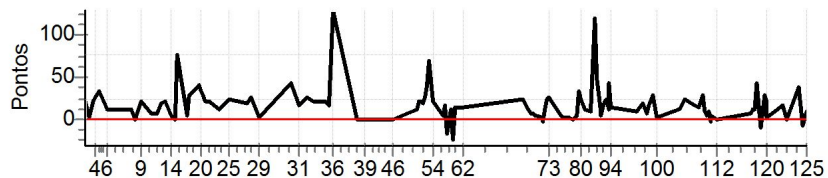

Performance Individual

PC	Tp	Trc	DistPC	Ideal	Passagem	Pen	Erro	Pontos	NoPC	AtePC
120	Tmp	462	2.116	11:55:42.33	11:55:42.42	0	0.1s	+1	1°	4°
121	Tmp	468	0.640	11:59:28.39	11:59:30.06	0	1.7s	+17	8°	4°
122	Tmp	470	0.993	12:00:16.40	12:00:16.28	0	0.1s	-1	1°	4°
123	Tmp	474	0.461	12:03:08.44	12:03:12.26	0	3.8s	+38	8°	4°
124	Tmp	480	0.928	12:04:05.01	12:04:04.15	0	0.9s	-9	2°	4°
125	Tmp	482	1.346	12:04:57.62	12:04:58.39	0	0.8s	+8	3°	4°

Etapa B	Num 69	Pen 0	PCZ 1	Total PP 719	PG 12

Num 39	A PG 12	4°	B PG 12	4°	Tot PG 24	Col. 4°